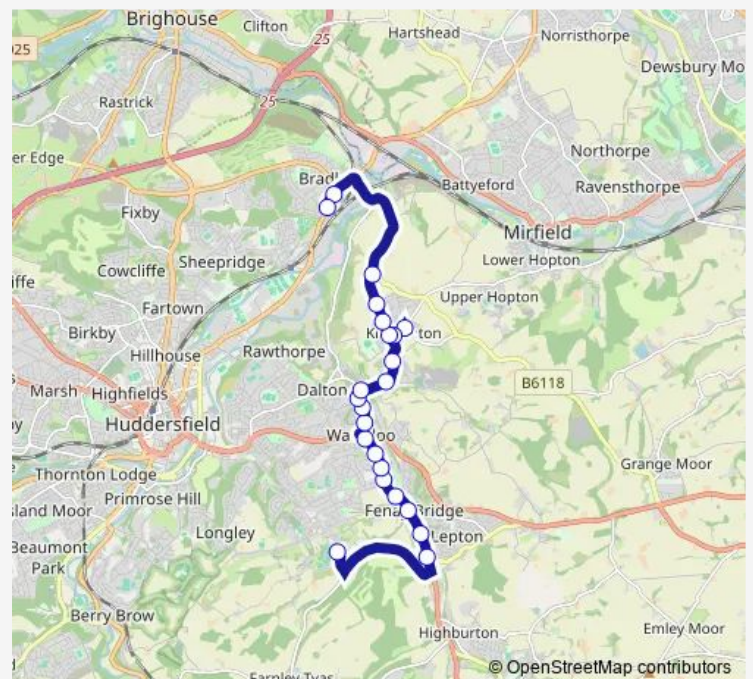

Whitegates Grove

Station Road

Fenay Bridge

Southfield Road

Mereside

Waterloo Morrisons

Waterloo Depot

Waterloo Rd Woburn Drive

Waterloo Road Westbrook Ave

Waterloo Road Albany Rd

Crossley Lane

School Lane Cemetery

St Marys Ln St Andrews Drive

Terminus

Town Rd Shop Lane

New Rd Bankfield Lane

New Road Willowbank Grove

New Road Ryedale

New Rd Upr Heaton Lane

Route schedule

King James High School Grounds — Brooklands

Monday 15:10

Tuesday 15:10

Wednesday 15:10

Thursday 15:10

Friday 15:10

Saturday —

Sunday —

Route info

Direction: King James High School Grounds

Stops: 23

Trip Duration: 0 hour 20 min