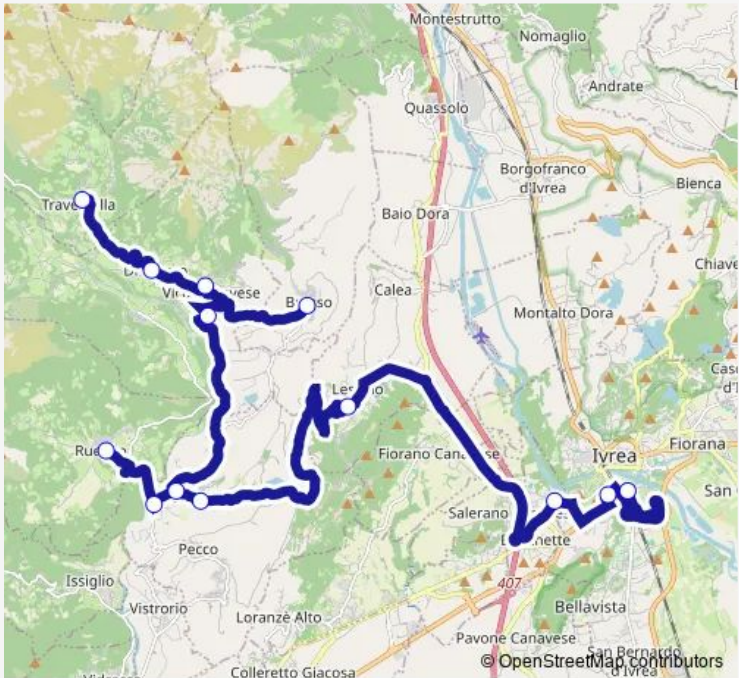

Bus 4513 Traversella-Ivrea (Ivrea)

[Go to website](#)

**Direction**  
 IVREA - MOVICENTRO — TRAVERSELLA  
 13 stops  
[Open route schedule](#)

- IVREA - MOVICENTRO
- Ivrea - VIA DI Vittorio
- BANCHETTE
- LESSOLO
- ALICE SUPERIORE
- BIVIO RUEGLIO - INCROCIO SP 64 - SP 68 OVEST
- RUEGLIO
- ALICE SUPERIORE - BIVIO - INCROCIO SP 64 - SP 68 EST
- MEUGLIANO
- BROSSO
- VICO CANAVESE
- DRUSACCO
- TRAVERSELLA

Route schedule  
 IVREA - MOVICENTRO — TRAVERSELLA

Monday	08:10
Tuesday	08:10
Wednesday	08:10
Thursday	08:10
Friday	08:10
Saturday	08:10
Sunday	—

Route info  
 Direction: IVREA - MOVICENTRO  
 Stops: 13  
 Trip Duration: 0 hour 57 min

## Route schedule

TRAVERSELLA — Ivrea - SAN Lorenzo - VIA Cascinette

Monday 18:00

Tuesday 18:00

Wednesday 18:00

Thursday 18:00

Friday 18:00

Saturday 18:00

## Route info

Direction: TRAVERSELLA

Stops: 21

Trip Duration: 1 hour 2 min

4513 Bus time schedules and route maps are available in an offline PDF at [busmaps.com](https://busmaps.com). Use the [busmaps.com](https://busmaps.com) website to see live bus times, train schedule or subway schedule, and step-by-step directions for all public transit in Alice Superiore