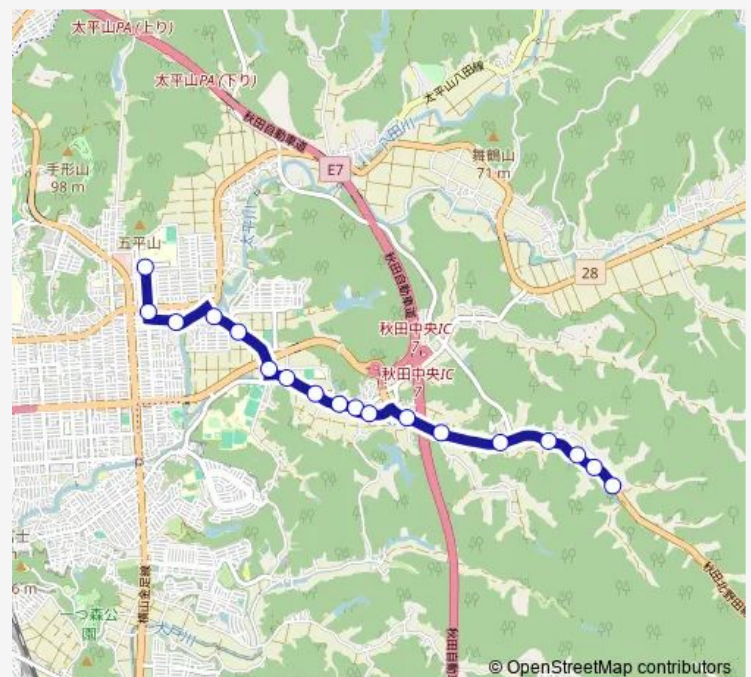

上前田

種ヶ崎

宝川下丁

宝川中丁

宝川公民館前

宝川上丁

Route schedule

大学病院前 — 宝川上丁

Monday 07:00-18:00

Tuesday 07:00-18:00

Wednesday 07:00-18:00

Thursday 07:00-18:00

Friday 07:00-18:00

Saturday 07:00-18:00

Sunday 07:00-18:00

Route info

Direction: 大学病院前

Stops: 18

Trip Duration: 0 hour 14 min

Direction

宝川上丁 — 大学病院前

18 stops

[Open route schedule](#)

宝川上丁

Saturday 06:30-17:30

Sunday 06:30-17:30

Route info

Direction: 宝川上丁

Stops: 18

Trip Duration: 0 hour 14 min

下北手線 Bus time schedules and route maps are available in an offline PDF at busmaps.com. Use the busmaps.com website to see live bus times, train schedule or subway schedule, and step-by-step directions for all public transit in Akita