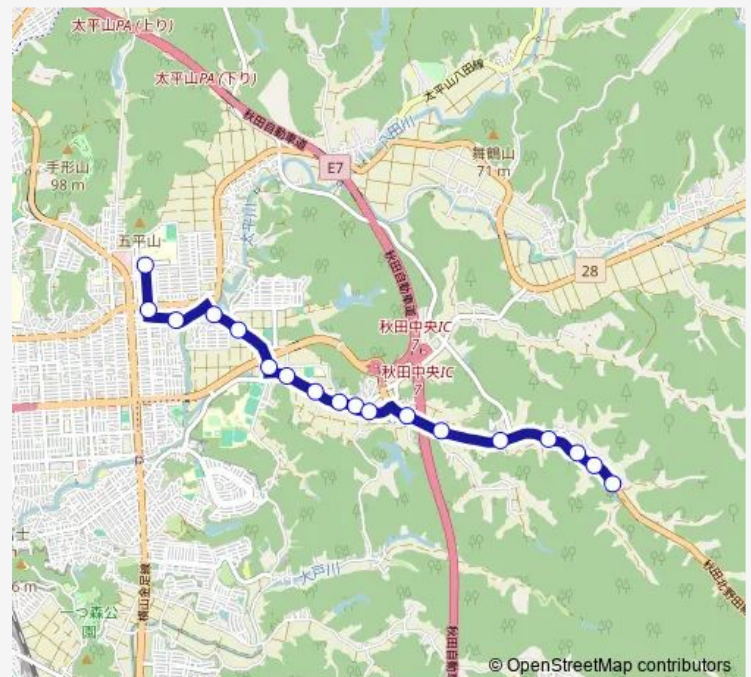

上前田

種ヶ崎

宝川下丁

宝川中丁

宝川公民館前

宝川上丁

Route schedule

大学病院前 — 宝川上丁

Monday 07:00-18:00

Tuesday 07:00-18:00

Wednesday 07:00-18:00

Thursday 07:00-18:00

Friday 07:00-18:00

Saturday 07:00-18:00

Sunday 07:00-18:00

Route info

Direction: 大学病院前

Stops: 18

Trip Duration: 0 hour 14 min

Direction

宝川上丁 — 大学病院前

18 stops

[Open route schedule](#)

宝川上丁

Saturday 06:30-17:30

Sunday 06:30-17:30

Route info

Direction: 宝川上丁

Stops: 18

Trip Duration: 0 hour 14 min

下北手線 Bus time schedules and route maps are available in an offline PDF at busmaps.com. Use the busmaps.com website to see live bus times, train schedule or subway schedule, and step-by-step directions for all public transit in Akita