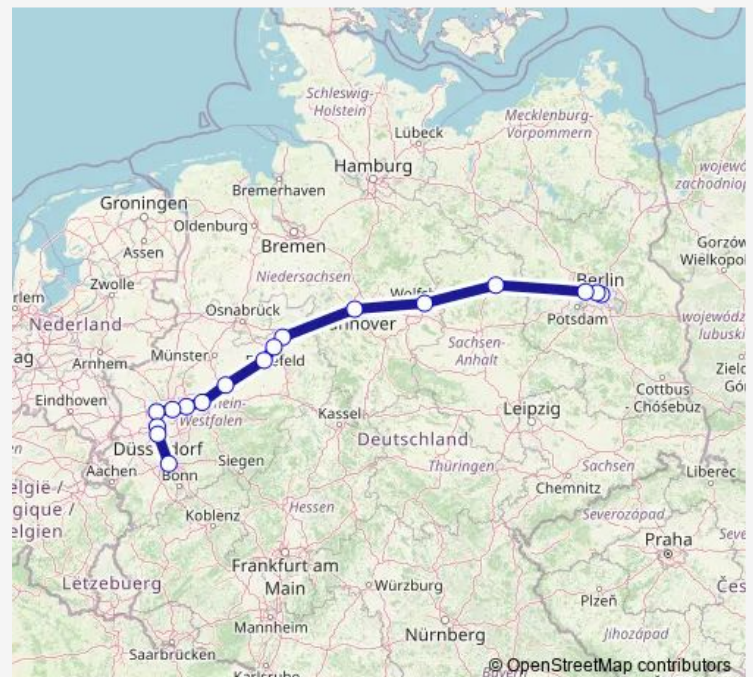

Rail ICE 840

[Go to website](#)

Direction

Berlin Hbf (tief) — Köln Hbf

14 stops

[Open route schedule](#)

Berlin Hbf (tief)

Braunschweig Hbf

Hannover Hbf

Herford

Bielefeld Hbf

Gütersloh Hbf

Hamm(Westf)

Dortmund Hbf

Bochum Hbf

Essen Hbf

Duisburg Hbf

Düsseldorf Flughafen

Düsseldorf Hbf

Köln Hbf

Route schedule

Berlin Hbf (tief) — Köln Hbf

Monday —

Tuesday —

Wednesday —

Thursday —

Friday —

Saturday 20:45

Sunday —

Route info

Direction: Berlin Hbf (tief)

Stops: 14

Trip Duration: 5 hour 57 min

ICE 840

BusMaps