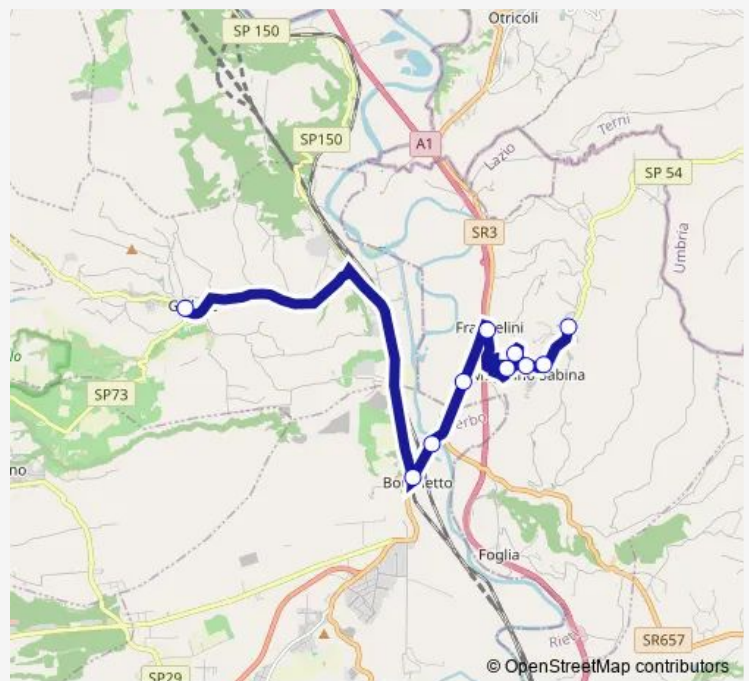

### Route schedule

Magliano S: | Madonna Grande # f00026 — Gallese | Viale Marconi Via Mura Merlate # f1928

Monday

—

Tuesday

—

Wednesday

—

Thursday

—

Friday

16:25

Saturday

—

Sunday

—

### Route info

Direction: Magliano S: | Madonna Grande # f00026

Stops: 10

Trip Duration: 0 hour 20 min

Magliano Sabina - Gallese # Cc09d

Bus time schedules and route maps are available in an offline PDF at [busmaps.com](https://busmaps.com). Use the [busmaps.com](https://busmaps.com) website to see live bus times, train schedule or subway schedule, and step-by-step directions for all public transit in Magliano Sabina