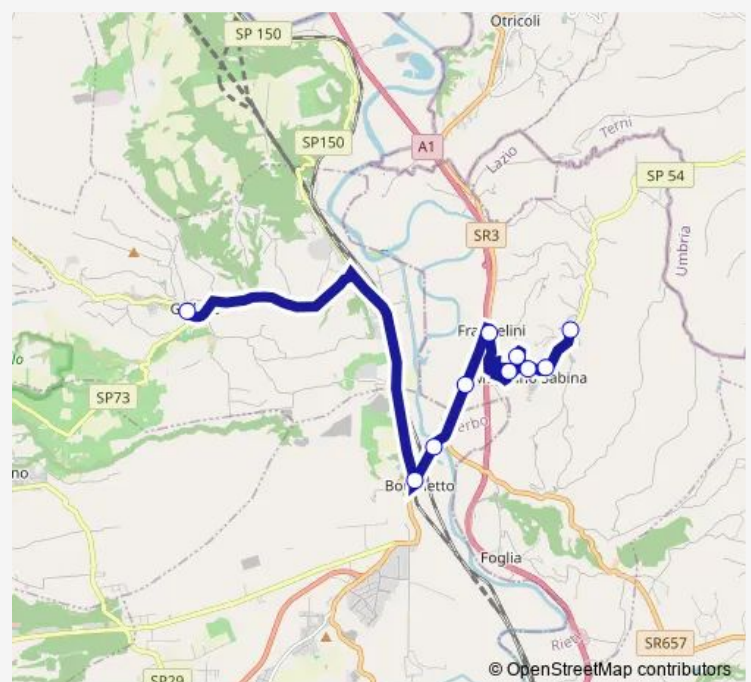

Civita | Via Flaminia (Km 61) # f2349

Civita | Via Gallesana (Borghetto) # f1906

Gallese | Viale Marconi Via Mura Merlate # f1897

Route schedule

Magliano S: | Madonna Grande # f00026 — Gallese | Viale Marconi Via Mura Merlate # f1897

Monday —

Tuesday —

Wednesday —

Thursday —

Friday 16:25

Saturday —

Sunday —

Route info

Direction: Magliano S: | Madonna Grande # f00026

Stops: 10

Trip Duration: 0 hour 20 min

Magliano Sabina - Gallese # Cc09d

Bus time schedules and route maps are available in an offline PDF at busmaps.com. Use the busmaps.com website to see live bus times, train schedule or subway schedule, and step-by-step directions for all public transit in Magliano Sabina