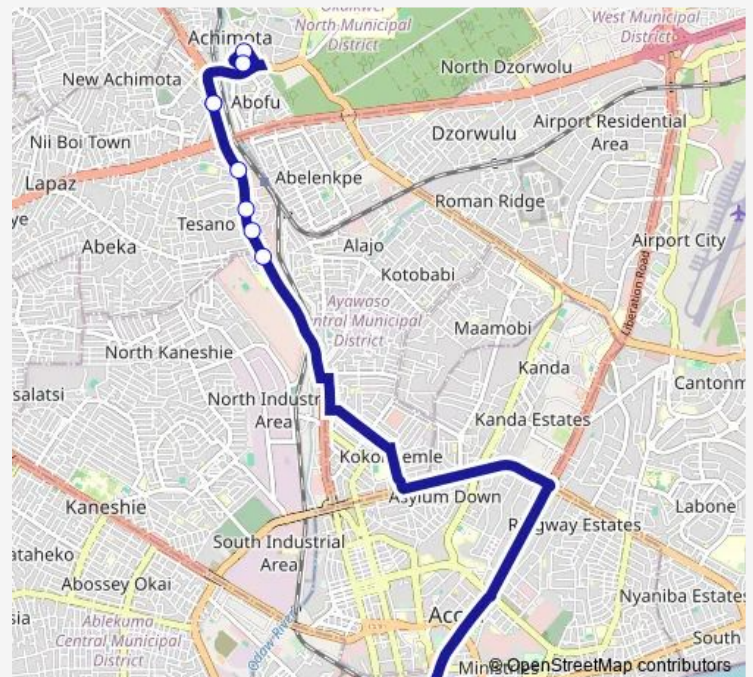

Bus 079B Accra New Tema Station to Achimota

[Go to website](#)

Direction

Abeka Junction — Terminal Achimota

9 stops

[Open route schedule](#)

Abeka Junction

Tesano

Achimota Old Station

Terminal Accra New Tema Station

Tesano Baptist

Total 079

Achimota Old Station

Curve 2

Terminal Achimota

Route schedule

Abeka Junction — Terminal Achimota

Monday 10:29

Tuesday 10:29

Wednesday 10:29

Thursday 10:29

Friday 10:29

Saturday 10:29

Sunday 10:29

Route info

Direction: Abeka Junction

Stops: 9

Trip Duration: 3 hour 9 min

079B — Accra New Tema Station to Achimota

079B Bus time schedules and route maps are available in an offline PDF at busmaps.com. Use the busmaps.com website to see live bus times, train schedule or subway schedule, and step-by-step directions for all public transit in Accra