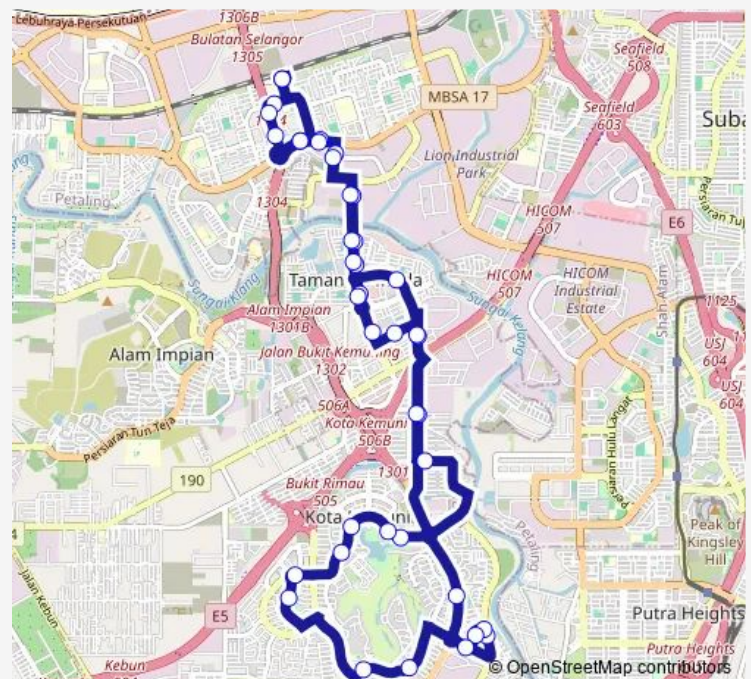

### Route schedule

Sa442 Hentian Seksyen 19 — Sa442 Hentian Seksyen 19

Monday 06:00-16:00

Tuesday 06:00-16:00

Wednesday 06:00-16:00

Thursday 06:00-16:00

Friday 06:00-16:00

Saturday 06:00-16:00

Sunday 06:00-16:00

### Route info

Direction: Sa442 Hentian Seksyen 19

Stops: 40

Trip Duration: 1 hour 40 min

SA06 — Terminal Seksyen 19 ~ Kota Kemuning

Sa191 Meranti Terrace

Sa196 Pusat Perniagaan Kota Kemuning

Sa213 Pangsapuri SRI Kemuning (Timur)