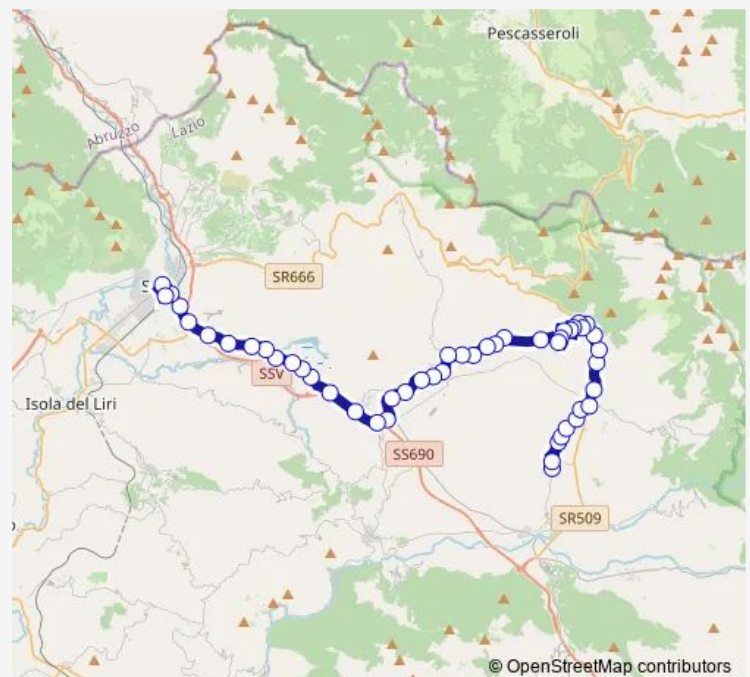

SAN DONATO | Fosso # f7553

Route schedule

GALLINARO | Municipio # f7746 — Sora | Stazione FS # f5890

Monday 06:55

Tuesday 06:55

Wednesday 06:55

Thursday 06:55

Friday 06:55

Saturday 07:10

Sunday —

Route info

Direction: GALLINARO | Municipio # f7746

Stops: 49

Trip Duration: 0 hour 52 min

ALVITO | Via Sant'Andrea # f7554

ALVITO | Cimitero # f7555