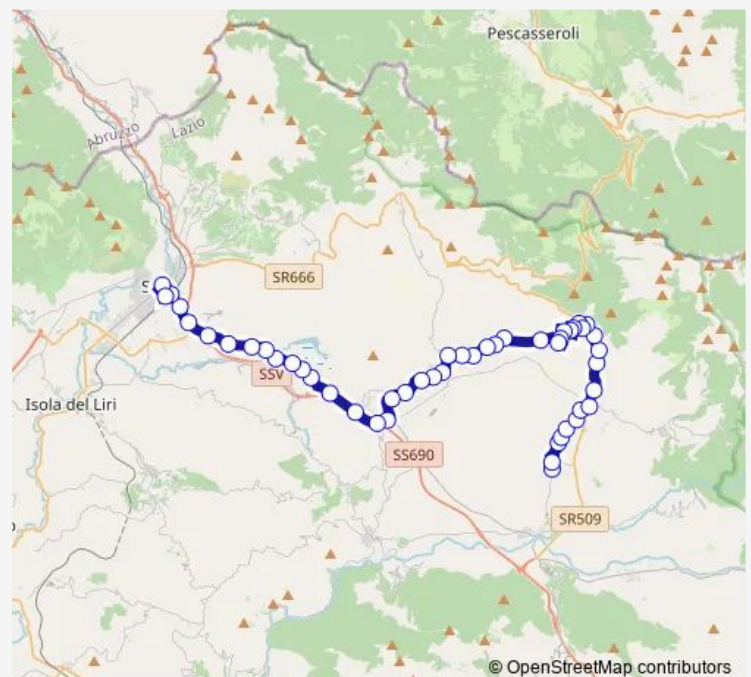

SAN Donato | Fosso # f7553

Route schedule

Gallinaro | Municipio # f7746 — Sora | Stazione FS # f5890

Monday 06:55

Tuesday 06:55

Wednesday 06:55

Thursday 06:55

Friday 06:55

Saturday 07:10

Sunday —

Route info

Direction: Gallinaro | Municipio # f7746

Stops: 49

Trip Duration: 0 hour 52 min

Alvito | Via Sant'Andrea # f7554

Alvito | Cimitero # f7555