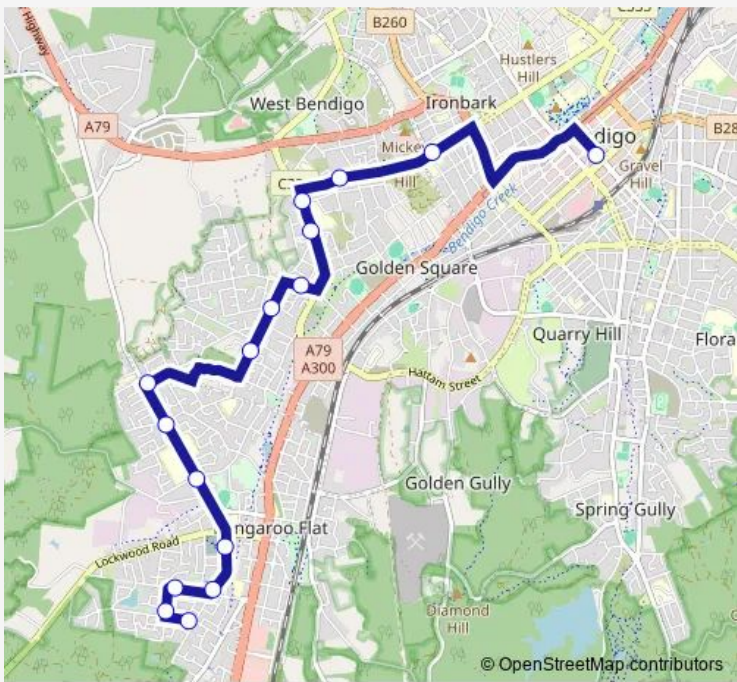

Bus WN05 Bendigo

[Go to website](#)

Direction
 Morrison St/Queen St (Kangaroo Flat) — White Night Interchange/Williamson St (Bendigo)
 16 stops
[Open route schedule](#)

- Morrison St/Queen St (Kangaroo Flat)
- Queen St/Duke St (Kangaroo Flat)
- Belladonna Rise/Wesley St (Kangaroo Flat)
- Wesley St/Morrison St (Kangaroo Flat)
- Kangaroo Flat Cemetery/Helm St (Kangaroo Flat)
- Crusoe College/Olympic Pde (Kangaroo Flat)
- Aspinall St/Olympic Pde (Kangaroo Flat)
- Olympic Pde/Norelle Crst (Kangaroo Flat)
- Druid St/Aspinall St (Golden Square)
- Allpress Dr/Aspinall St (Golden Square)
- Kirby St/Symonds St (Golden Square)
- Bethlehem Home for the Aged/35 Specimen Hill Rd (Golden Square)
- Pallett St/Specimen Hill Rd (Golden Square)
- Sterry St/Chum St (Golden Square)
- St John of God Hospital/Barnard St (Ironbark)
- White Night Interchange/Williamson St (Bendigo)

Route schedule
 Morrison St/Queen St (Kangaroo Flat) — White Night Interchange/Williamson St (Bendigo)

Monday	—
Tuesday	—
Wednesday	—
Thursday	—
Friday	—
Saturday	18:00-01:00 ⁺¹
Sunday	—

Route info
 Direction: Morrison St/Queen St (Kangaroo Flat)
 Stops: 16
 Trip Duration: 0 hour 30 min