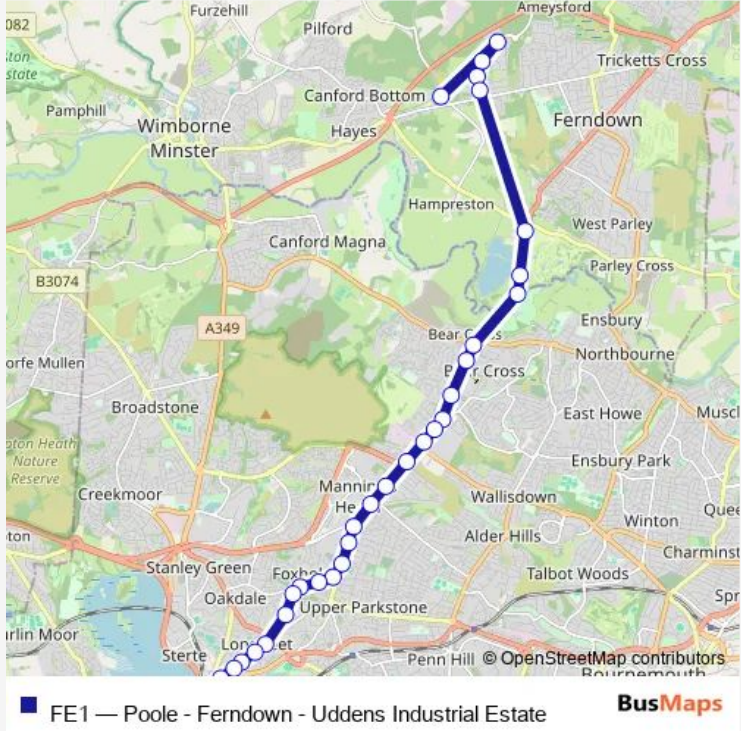

Bus FE1 Poole - Ferndown - Uddens Industrial Estate

[Go to website](#)

**Direction**  
 Uddens Trading Estate — Seldown Coach Station  
 40 stops  
[Open route schedule](#)

- Uddens Trading Estate
- Telford Road
- Whittle Road
- Cedar Park
- Peartree Business Centre
- White Hart Inn
- Kings Arms
- Bridge House Hotel
- Bear Cross
- Holloway Avenue
- Oakmead Gardens
- High Howe Close
- Paddington Grove
- Francis Avenue
- Alderney West
- Alderney Hospital
- Stone Park Corner
- Berkeley Avenue
- St Aldhelms Academy
- Good Shepherd Church
- Good Road

Route schedule  
 Uddens Trading Estate — Seldown Coach Station

Monday	05:43-17:40
Tuesday	05:43-17:40
Wednesday	05:43-17:40
Thursday	05:43-17:40
Friday	05:43-17:40
Saturday	—
Sunday	—

Route info  
 Direction: Uddens Trading Estate  
 Stops: 40  
 Trip Duration: 0 hour 45 min