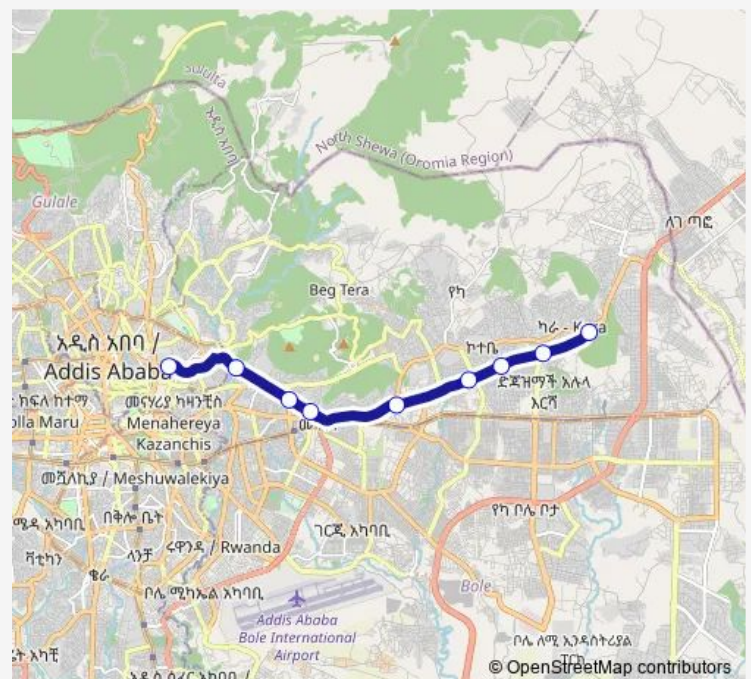

### Route schedule

4 kilo (Children Theatre) — Kara

Monday 06:00

Tuesday 06:00

Wednesday 06:00

Thursday 06:00

Friday 06:00

Saturday 06:00

### Route info

Direction: 4 kilo (Children Theatre)

Stops: 9

Trip Duration: 0 hour 34 min

TX006 — Kara ↔ 4 Kilo (Children Theatre) (Minibus)

## Direction

Kara — Arat Kilo

13 stops

[Open route schedule](#)

Kara

Kotebe Gebriel

Kotebe Teachers College

Kotebe

## Route schedule

Kara — Arat Kilo

Monday 06:00

Tuesday 06:00

Wednesday 06:00

Thursday 06:00

Friday 06:00

Saturday 06:00