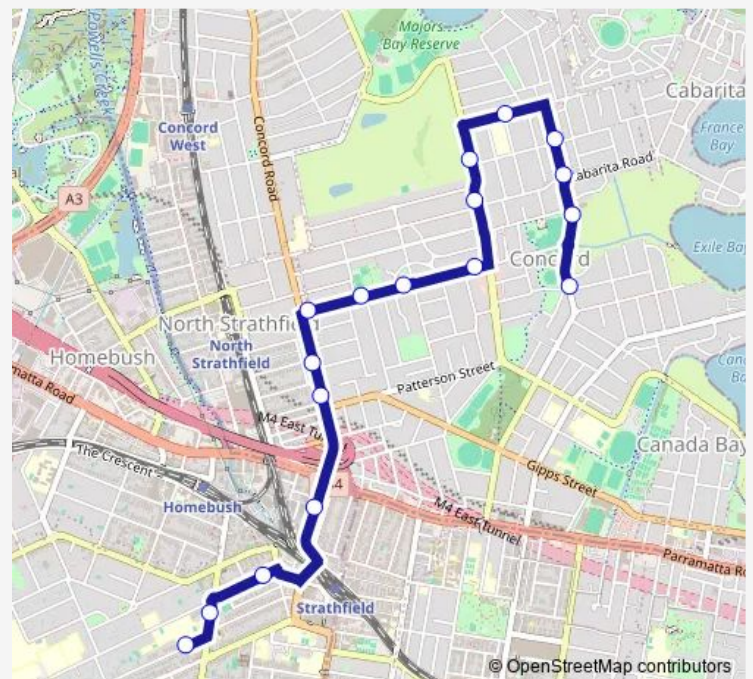

School Bus 605s Strathfield Girls High to Burwood Rd and Gipps St, Concord

[Go to website](#)

Direction

Strathfield Girls High School, Oxford Rd, Stand D — Ian Pde Opp Greenlees Park

17 stops

[Open route schedule](#)

Central Park, Wellbank St

Concord Library, Wellbank St

Concord Shops, Wellbank St

Majors Bay Rd After Correys Av

Majors Bay Rd Opp Archer St

Brays Rd Opp Noble St

Frederick St At Archer St

Cabarita Junction, Frederick St

Massey Park Golf Club, Ian Pde

Ian Pde Opp Greenlees Park

Route schedule

Strathfield Girls High School, Oxford Rd, Stand D — Ian Pde Opp Greenlees Park

Monday	15:15
Tuesday	14:49
Wednesday	15:15
Thursday	15:15
Friday	—
Saturday	—
Sunday	—

Route info

Direction: Strathfield Girls High School, Oxford Rd, Stand D

Stops: 17

Trip Duration: 0 hour 16 min

605s School Bus time schedules and route maps are available in an offline PDF at busmaps.com. Use the busmaps.com website to see live bus times, train schedule or subway schedule, and step-by-step directions for all public transit in Sydney