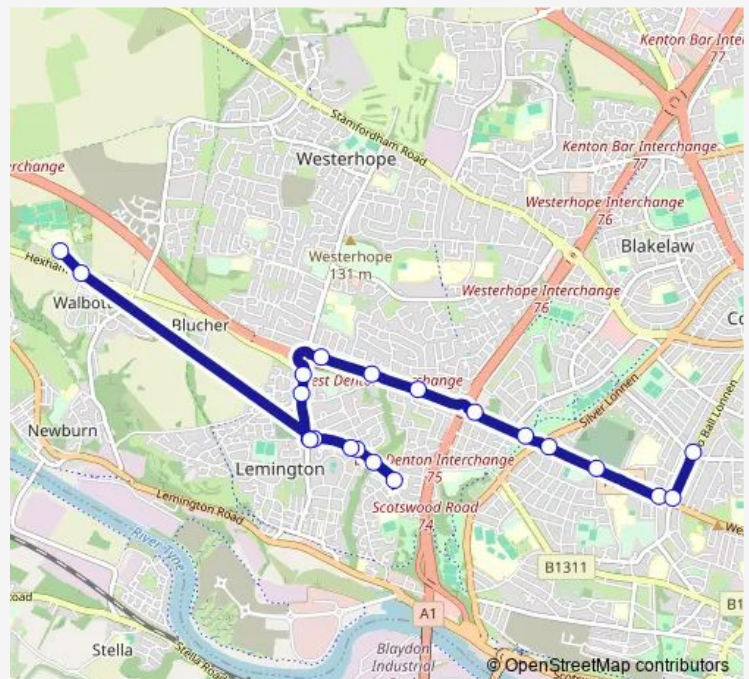

### Direction

Walbottle Academy — Two Ball Lonnen-Lanercost Drive

20 stops

[Open route schedule](#)

Walbottle Academy

Hexham Road-Hawthorn Terrace

Kirkston Avenue-Union Hall Road

Kirkston Avenue-Claremont Avenue

Dumpling Hall

Neptune Road

Kirkston Avenue-Dene Avenue

Kirkston Avenue-Union Hall Road

Union Hall Road-Hospital Lane

Union Hall Road-West Road

Lemington Road Ends

A69-The Burnside

### Route schedule

Walbottle Academy — Two Ball Lonnen-Lanercost Drive

Monday 14:42

Tuesday 14:42

Wednesday 14:42

Thursday 14:42

Friday 14:42

Saturday —

### Route info

Direction: Walbottle Academy

Stops: 20

Trip Duration: 0 hour 20 min

140N

BusMaps

140N Bus time schedules and route maps are available in an offline PDF at [busmaps.com](https://busmaps.com). Use the [busmaps.com](https://busmaps.com) website to see live bus times, train schedule or subway schedule, and step-by-step directions for all public transit in Newcastle upon Tyne