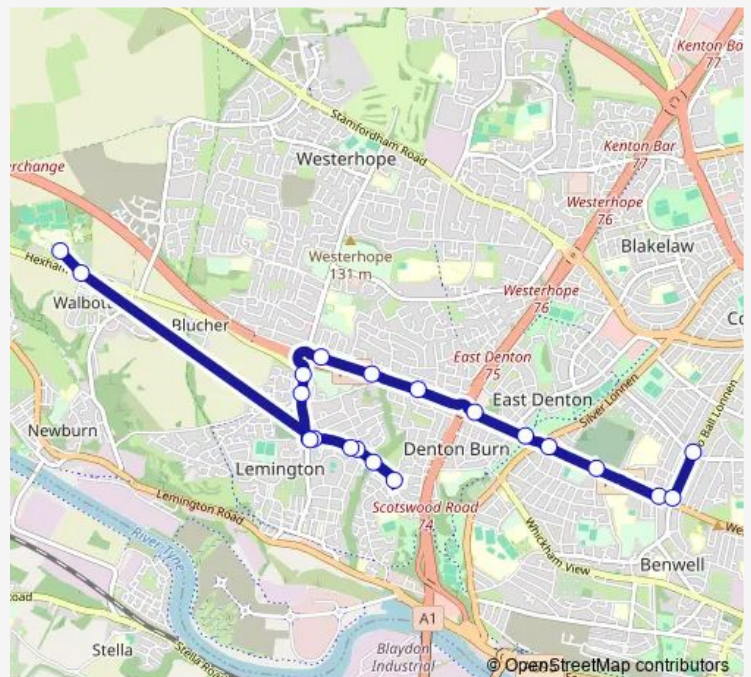

### Direction

Walbottle Academy — Two Ball Lonnen-Lanercost Drive

20 stops

[Open route schedule](#)

Walbottle Academy

Hexham Road-Hawthorn Terrace

Kirkston Avenue-Union Hall Road

Kirkston Avenue-Claremont Avenue

West Road-South View

West Road-A1

West Road

West Road- Denton Burn Hotel

Newcastle Crematorium

West Road-Fox And Hounds

Two Ball Lonnen-West Road

Two Ball Lonnen-Lanercost Drive

### Route schedule

Walbottle Academy — Two Ball Lonnen-Lanercost Drive

Monday 14:42

Tuesday 14:42

Wednesday 14:42

Thursday 14:42

Friday 14:42

Saturday —

### Route info

Direction: Walbottle Academy

Stops: 20

Trip Duration: 0 hour 20 min

140n

BusMaps

140n Bus time schedules and route maps are available in an offline PDF at [busmaps.com](https://busmaps.com). Use the [busmaps.com](https://busmaps.com) website to see live bus times, train schedule or subway schedule, and step-by-step directions for all public transit in Newcastle upon Tyne