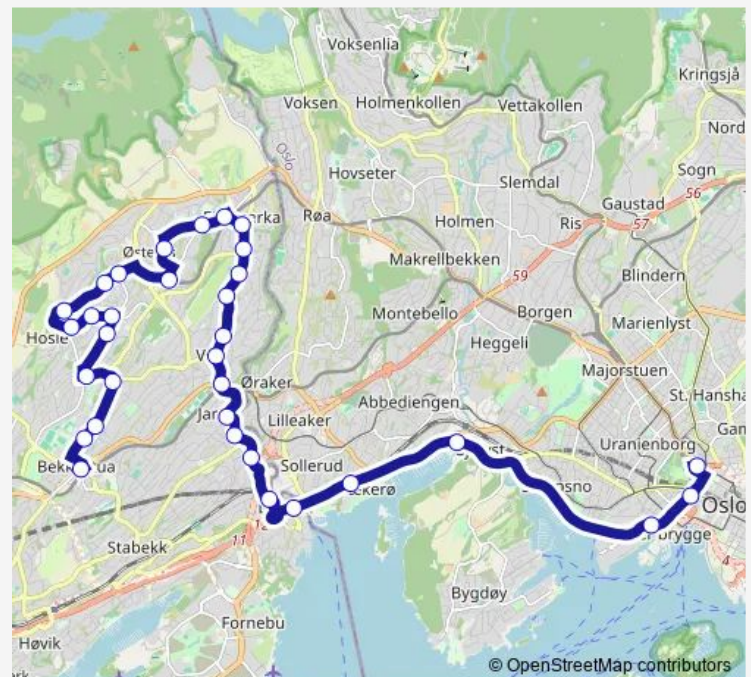

Thursday 01:01-04:01

Friday 01:01-04:01

Saturday 01:01-04:01

Sunday 01:01-04:01

Route info

Direction: Holbergs plass

Stops: 33

Trip Duration: 0 hour 43 min