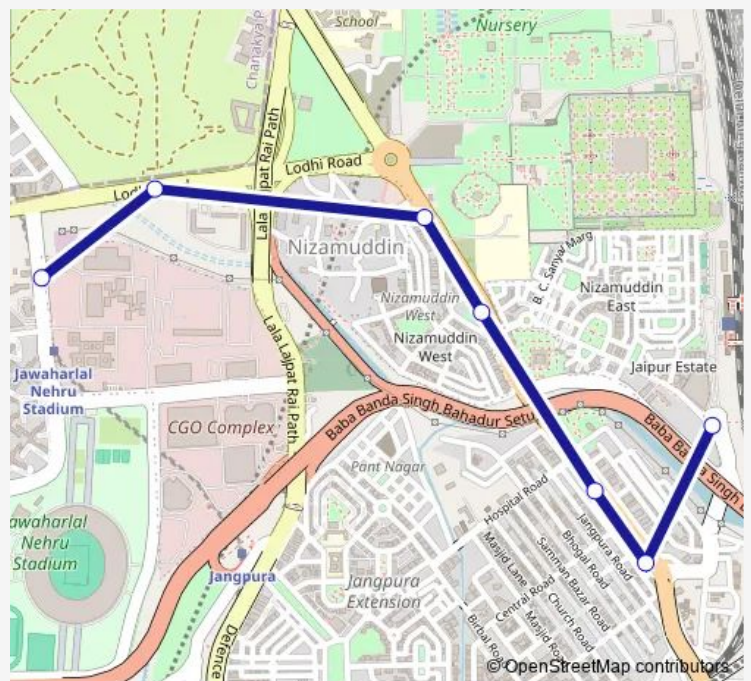

Bus 408stldown

[Go to website](#)

Direction

Nizamuddin Railway Station — Sunehari Pulla Depot / Jawaharlal Nehru Stadium Terminal

7 stops

[Open route schedule](#)

Nizamuddin Railway Station

Bhogal

Bhogal (Jungpura)

Nizamuddin Extension

Police Station Nizamuddin (Dargah)

Ishpat Bhawan

Sunehari Pulla Depot / Jawaharlal Nehru Stadium Terminal

Route schedule

Nizamuddin Railway Station — Sunehari Pulla Depot / Jawaharlal Nehru Stadium Terminal

Monday	19:02-22:32
Tuesday	19:02-22:32
Wednesday	19:02-22:32
Thursday	19:02-22:32
Friday	19:02-22:32
Saturday	19:02-22:32
Sunday	19:02-22:32

Route info

Direction: Nizamuddin Railway Station

Stops: 7

Trip Duration: 0 hour 11 min