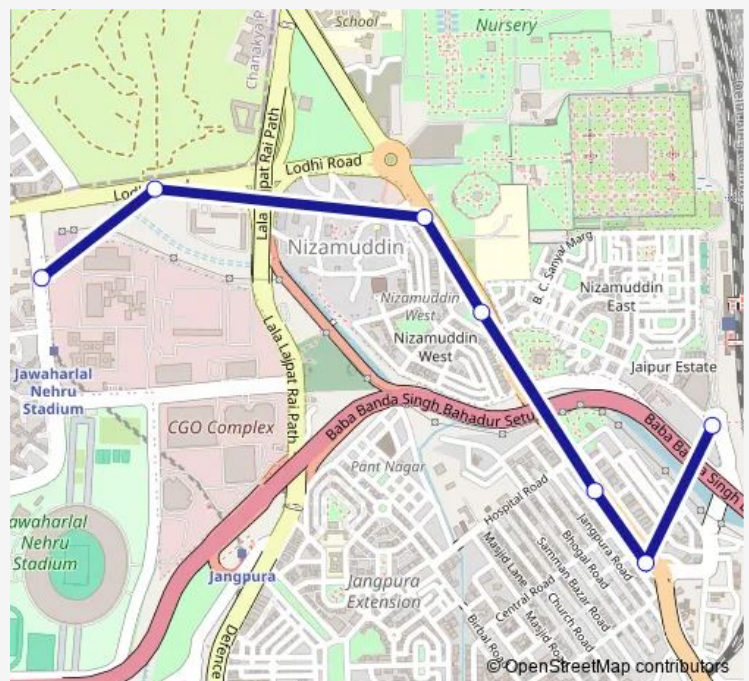

### Direction

Nizamuddin Railway Station — Sunehari Pulla Depot / Jawaharlal Nehru Stadium Terminal

7 stops

[Open route schedule](#)

Nizamuddin Railway Station

Bhogal

Bhogal (Jungpura)

Nizamuddin Extension

### Route schedule

Nizamuddin Railway Station — Sunehari Pulla Depot / Jawaharlal Nehru Stadium Terminal

Monday 19:02-22:32

Tuesday 19:02-22:32

Wednesday 19:02-22:32

Thursday 19:02-22:32

Friday 19:02-22:32

Saturday 19:02-22:32

Sunday 19:02-22:32

### Route info

Direction: Nizamuddin Railway Station

Stops: 7

Trip Duration: 0 hour 11 min

■ 408stldown

408stldown Bus time schedules and route maps are available in an offline PDF at busmaps.com. Use the busmaps.com website to see live bus times, train schedule or subway schedule, and step-by-step directions for all public transit in New Delhi