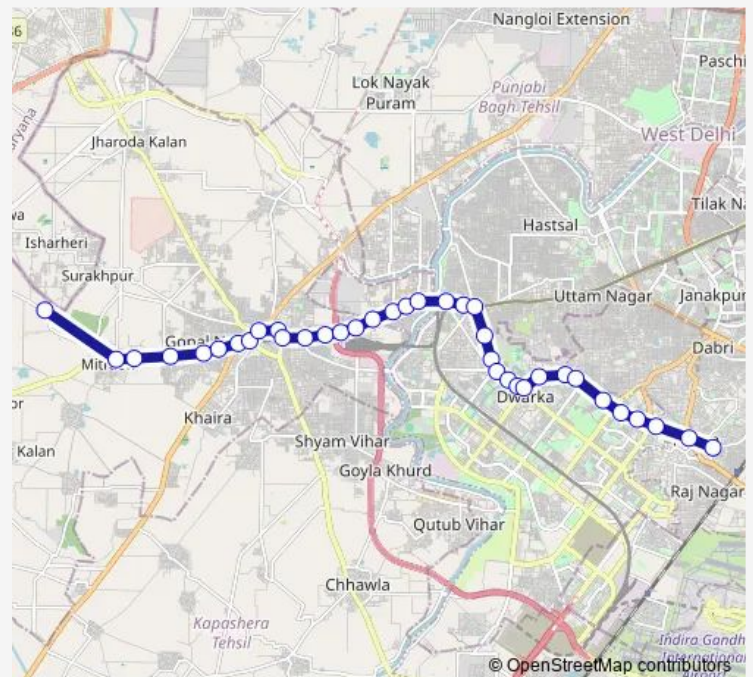

### Route schedule

Kair Depot — Mangla Puri Terminal

Monday 07:56-17:20

Tuesday 07:56-17:20

Wednesday 07:56-17:20

Thursday 07:56-17:20

Friday 07:56-17:20

Saturday 07:56-17:20

Sunday 07:56-17:20

### Route info

Direction: Kair Depot

Stops: 37

Trip Duration: 1 hour 10 min

764Inkstlup

BusMaps

Kakrola Crossing / Dwarka More

Suraj Vihar