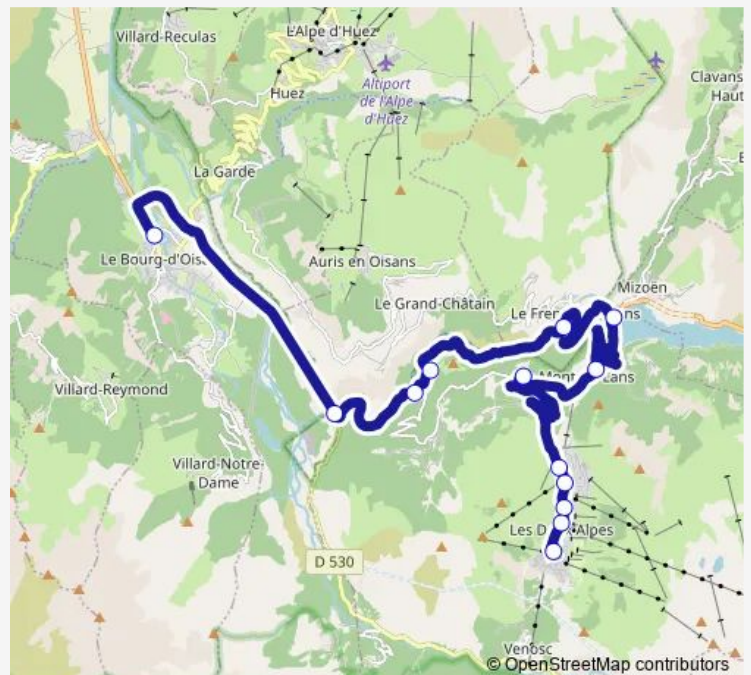

Direction

Agence Cars Region Vfd — Station - Agence Cars Region Vfd

13 stops

[Open route schedule](#)

Agence Cars Region Vfd

LE Clapier

LA Rivoire

LE Garcin

Saturday 08:30-18:25

Sunday 08:30-18:25

Route info

Direction: Agence Cars Region Vfd

Stops: 13

Trip Duration: 0 hour 43 min

T73 — LES Deux Alpes-Bourg D'Oisans-Grenoble

Direction

Station - Agence Cars Region Vfd — Gare Routiere

15 stops

[Open route schedule](#)

Station - Agence Cars Region Vfd

Station - Maison DU Tourisme

Station - Palais DES Sports

Station - Point Info

Station - Equipement