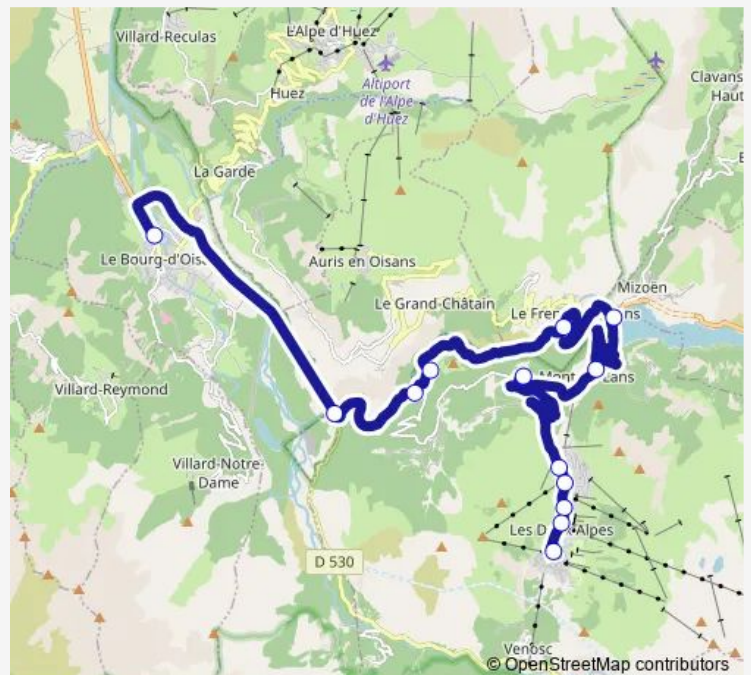

**Direction**

Agence Cars Region Vfd — Station - Agence Cars Region Vfd

13 stops

[Open route schedule](#)

Agence Cars Region Vfd

LE Clapier

LA Rivoire

LE Garcin

Station - Agence Cars Region Vfd

**Route schedule**

Agence Cars Region Vfd — Station - Agence Cars Region Vfd

Monday	08:05-19:00
Tuesday	08:05-19:00
Wednesday	08:05-19:00
Thursday	08:05-19:00
Friday	08:05-19:00
Saturday	08:30-18:25
Sunday	08:30-18:25

**Route info**

Direction: Agence Cars Region Vfd

Stops: 13

Trip Duration: 0 hour 43 min

T73 — LES Deux Alpes-Bourg D'Oisans-Grenoble

## Direction

Station - Agence Cars Region Vfd — Gare Routiere

15 stops

[Open route schedule](#)

Station - Agence Cars Region Vfd

Station - Maison DU Tourisme

Station - Palais DES Sports

Station - Point Info