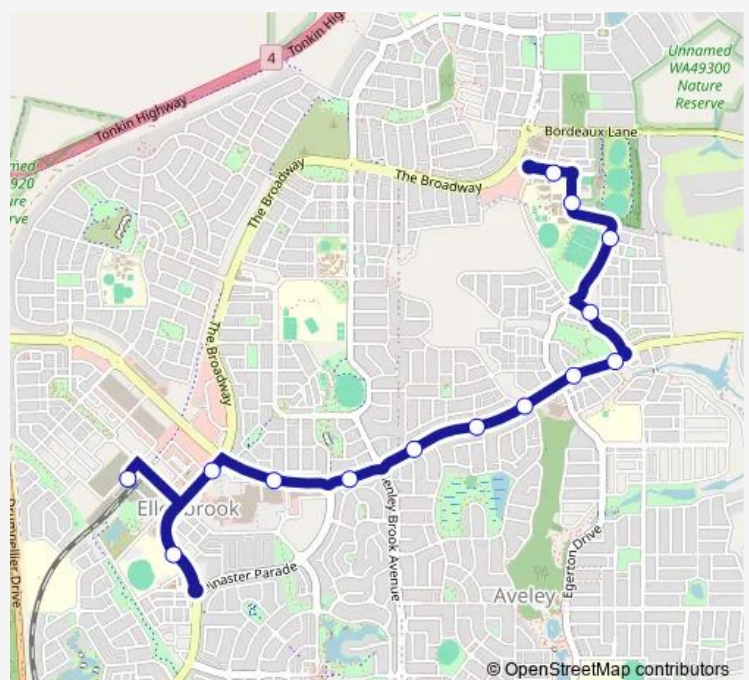

The Promenade After Killara Av

Main St After The Promenade

Main St After Tome Wy

Ellenbrook Stn Stand 12

Route schedule

Maffina Pde Aveley Secondary College Stand 1 — Ellenbrook Stn Stand 12

Monday 04:57-20:44

Tuesday 04:57-20:44

Wednesday 04:57-20:44

Thursday 04:57-20:44

Friday 04:57-20:44

Saturday 06:00-20:46

Sunday 07:30-20:16

Route info

Direction: Maffina Pde Aveley Secondary College Stand 1

Stops: 14

Trip Duration: 0 hour 19 min

Direction

Ellenbrook Stn Stand 4 — Maffina Pde Aveley Secondary College Stand 1

14 stops

[Open route schedule](#)

Ellenbrook Stn Stand 4

Main St After Tome Wy

Monday 06:51-21:29

Tuesday 06:51-21:29

Wednesday 06:51-21:29

Thursday 06:51-21:29

Friday 06:51-21:29

Saturday 07:00-21:28

Sunday 08:15-20:30

Route info