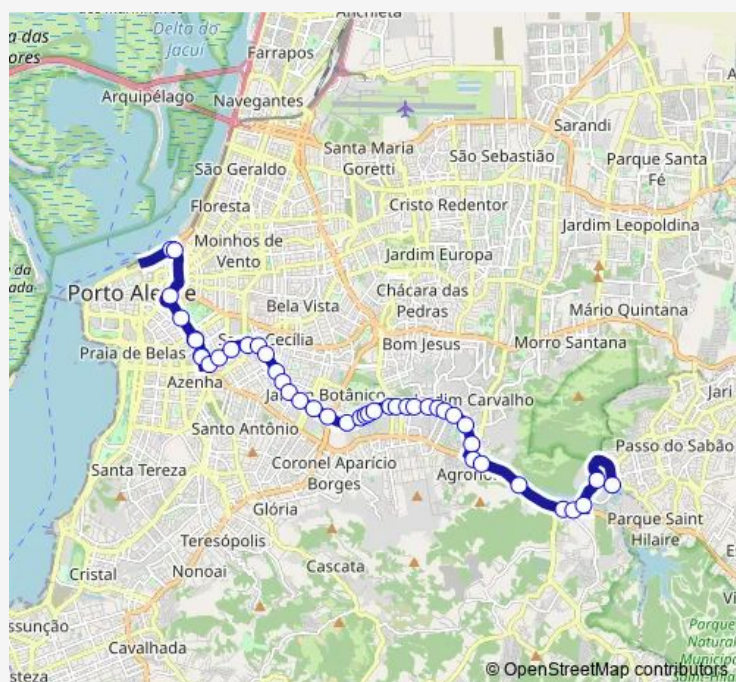

Thursday 00:05-23:47

Friday 00:05-23:47

Saturday 00:05-23:35

Sunday 00:05-23:38

Route info

Direction: Julio DE Castilhos

Stops: 43

Trip Duration: 0 hour 37 min