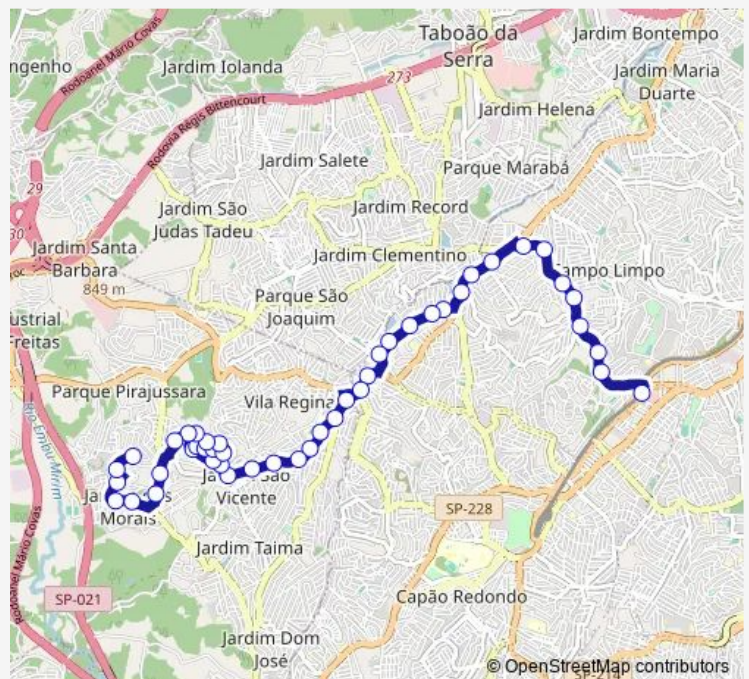

[Go to website](#)

Direction
Rua Ursa Maior 275-601 - Jardim Colegio Embu das Artes - SP 06815-420 Brasil — Terminal do Metro Campo Limpo

46 stops

[Open route schedule](#)

Rua Ursa Maior 275-601 - Jardim Colegio Embu das Artes - SP 06815-420 Brasil

Rua Uruguai 2

Rua Argentina 351

R. Argentina 212 - Pirajussara Embu das Artes - SP 06814-210 Brasil

Estrada dos Moraes 570

Estr. dos Moraes 718a - Jardim Sao Francisco Embu das Artes - SP 06814-200 Brasil

Rua Augusto de Almeida Batista 471b

Rua Augusto de Almeida Batista 173a

R. Sao Miguel Arcanjo 28 - Jardim Valo Verde Embu das Artes - SP 06815-280 Brasil

R. Sao Caetano 19 - Jardim Valo Verde Embu das Artes - SP 06815-300 Brasil

Rua Sao Caetano 455 - Jardim Valo Verde Embu das Artes - SP 06815-300 Brasil

Rua Sao Caetano 655 - Jardim Valo Verde Embu das Artes - SP 06815-300 Brasil

R. Sao Caetano 748 - Jardim Valo Verde Embu das Artes - SP 06815-300 Brasil

Rua Sao Caetano 852 - Jardim Valo Verde Embu das Artes - SP 06815-300 Brasil

R. Sao Caetano 990 - Jardim Valo Verde Embu das Artes - SP 06815-300 Brasil

Route schedule

Rua Ursa Maior 275-601 - Jardim Colegio Embu das Artes - SP 06815-420 Brasil — Terminal do Metro Campo Limpo

Monday	04:30-23:40
Tuesday	04:30-23:40
Wednesday	04:30-23:40
Thursday	04:30-23:40
Friday	04:30-23:40
Saturday	04:30-23:40
Sunday	04:30-23:40

Route info

Direction: Rua Ursa Maior 275-601 - Jardim Colegio Embu das Artes - SP 06815-420 Brasil

Stops: 46

Trip Duration: 0 hour 45 min