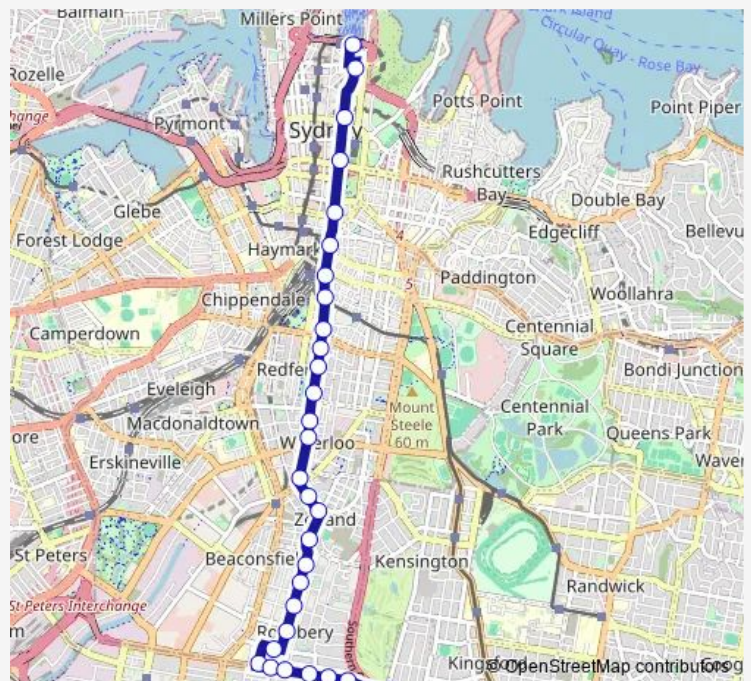

Route info

Direction: Dacey Gardens, Gardeners Rd

Stops: 35

Trip Duration: 0 hour 40 min

343 — City Circular Quay to Kingsford

Elizabeth St At Allen St

Waterloo Park, Elizabeth St

Elizabeth St At Wellington St

Elizabeth St At Phillip St

Redfern Park, Elizabeth St

Chalmers St After Wells St

Chalmers St Before Cleveland St

Prince Alfred Park, Chalmers St

Central Station, Chalmers St, Stand G

Elizabeth St At Hay St

Museum Station, Downing Centre, Stand E

Museum Station, Elizabeth St, Stand D

St James Station, Elizabeth St, Stand C

Martin Place Station, Elizabeth St, Stand C

Museum Of Sydney, Phillip St

Direction

Circular Quay, Alfred St, Stand A — Dacey Gardens, Bunnerong Rd

Direction: Circular Quay, Alfred St, Stand A

Stops: 34

Trip Duration: 0 hour 34 min

Gardeners Rd Opp Sutherland St

Gardeners Rd Opp Rosebery Post Office

Gardeners Rd Opp Lakes Hotel

Gardeners Rd After Dalmeny Av