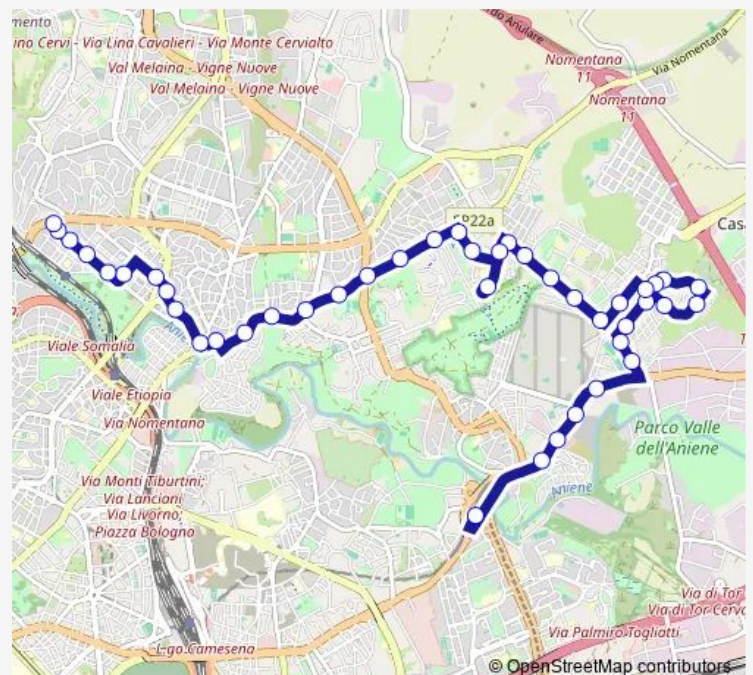

Casale S. Basilio/Nicolai

Casale S. Basilio/Montecassiano

Casale S. Basilio/Pollenza

Route schedule

VALTOURNANCHE — PONTE MAMMOLO (MB)

Monday	04:45-00:15 ⁺¹
Tuesday	04:45-00:15 ⁺¹
Wednesday	04:45-00:15 ⁺¹
Thursday	04:45-00:15 ⁺¹
Friday	04:45-00:15 ⁺¹
Saturday	05:15-00:15 ⁺¹
Sunday	05:00-23:30

Route info

Direction: VALTOURNANCHE

Stops: 37

Trip Duration: 0 hour 56 min

343 — Conca D'ORO (MB1)/Buazzelli/Fabbri - Ponte Mammolo (Mb)

Casale S. Basilio/Sarnano

FABRIANO/PERGOLA

Fabriano

Monday 14:00

Tuesday 14:00

Wednesday 14:00

Thursday 14:00

Friday 14:00

Saturday —

Sunday —

Route info