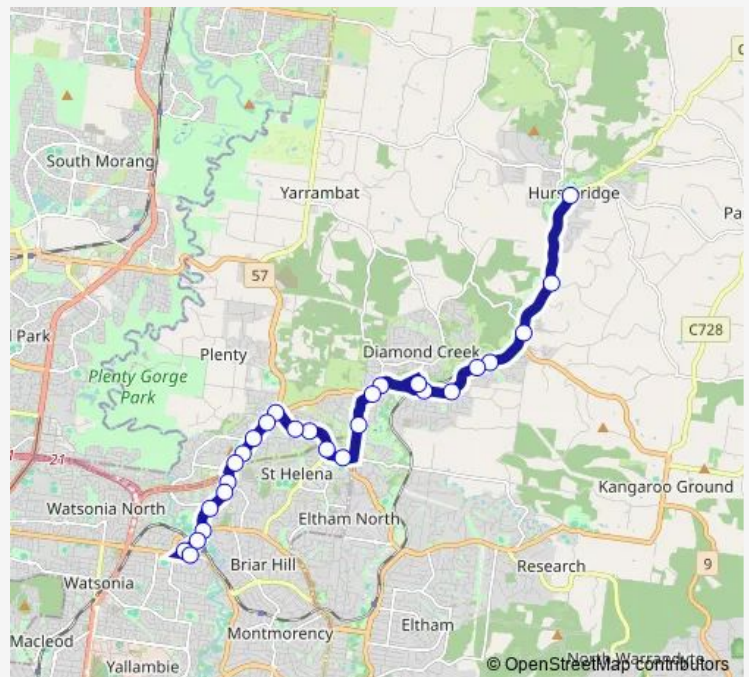

Diamond Creek Plaza/Main Hurstbridge Rd (Diamond Creek)

Diamond Valley College/Main Hurstbridge Rd (Diamond Creek)

Route schedule

Greensborough Station/Para Rd (Greensborough) —
Hurstbridge Station/Heidelberg-Kinglake Rd (Hurstbridge)

Monday 05:40-20:56

Tuesday 05:40-20:56

Wednesday 05:40-20:56

Thursday 05:40-20:56

Friday 05:40-20:56

Saturday —

Sunday —

Route info

Direction: Greensborough Station/Para Rd (Greensborough)

Stops: 24

Trip Duration: 0 hour 30 min

343 — Hurstbridge - Greensborough

Ilana View Dr/Main Hurstbridge Rd (Diamond Creek)

Kamarooka Dr/Main Hurstbridge Rd (Diamond Creek)

Wattle Glen Station/Heidelberg-Kinglake Rd (Wattle Glen)

Silvan Rd/Heidelberg-Kinglake Rd (Hurstbridge)

Hurstbridge Station/Heidelberg-Kinglake Rd (Hurstbridge)

Direction

Flintoff St/Grimshaw St (Greensborough) — Hurstbridge Station/Heidelberg-Kinglake Rd (Hurstbridge)