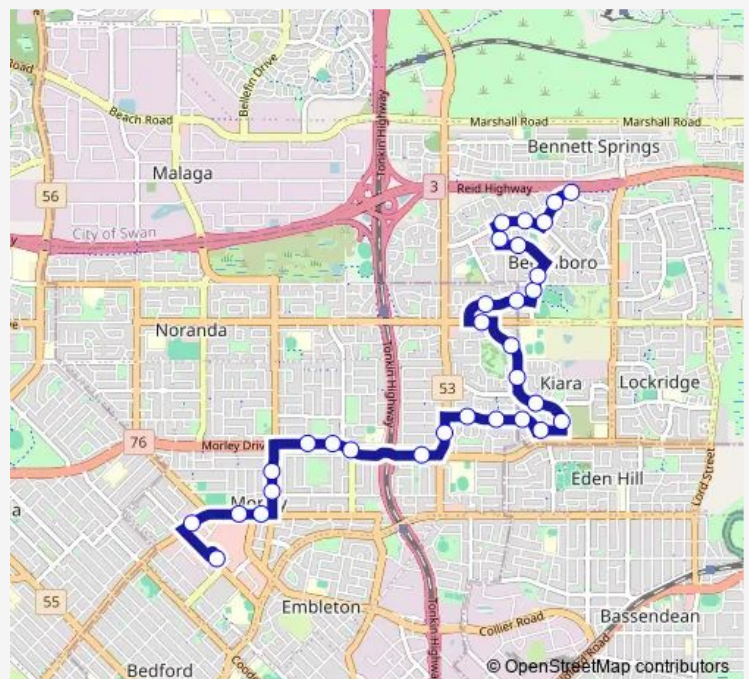

School Access Rd Kiara College

Benara Rd After Bottlebrush Dr

Wattle Dr After Hovea Ct

Wattle Dr After Ironbark Rd

Danube Av After Homestead Pl

Danube Av After Madeira Av

King Rd Before Salisbury Rd

Platte Wy After King Rd

Amazon Dr After Platte Wy

Amazon Dr After St Lawrence Dr

Sacramento Av After Amazon Dr

Route schedule

Maidstone Wy Hampton Senior High School — Sacramento Av Before Thams Ct

Monday	14:54
Tuesday	14:54
Wednesday	14:54
Thursday	14:54
Friday	14:54
Saturday	—
Sunday	—

Route info

Direction: Maidstone Wy Hampton Senior High School

Stops: 23

Trip Duration: 0 hour 23 min

Sacramento Av After Amur Cl

Sacramento Av Before Thams Ct

Direction

Morley Bus Stn Stand 12 — Sacramento Av Before Thams Ct

Direction: Sacramento Av Before Thams Ct

Stops: 33

Trip Duration: 0 hour 25 min

Morley Dr After Byfleet St

Crimea St After Morley Dr

Crimea St After Halvorson Rd

Crimea St Before Robinson Rd

Walter Rd After Crimea St