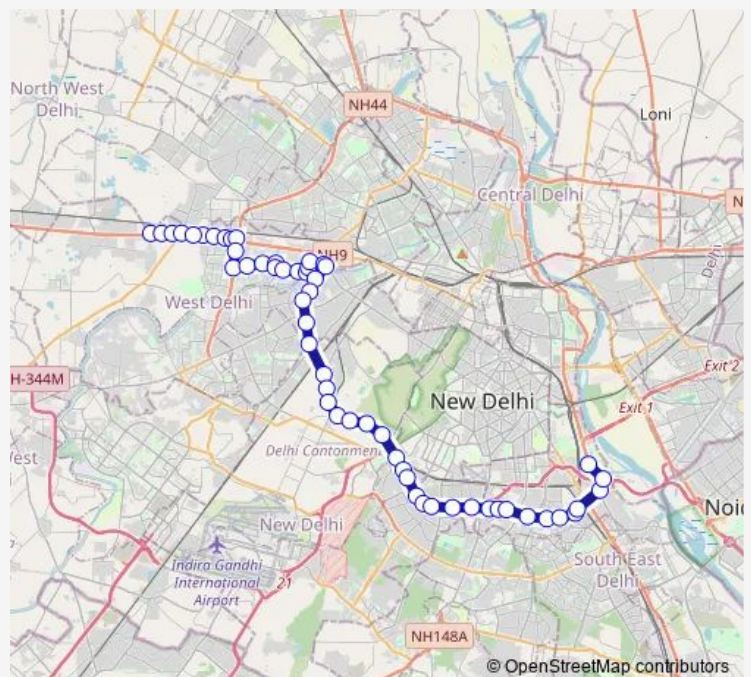

### Route schedule

Qamruddin Nagar Terminal — Sarai Kale Khan Isbt Terminal

Monday 05:30-18:44

Tuesday 05:30-18:44

Wednesday 05:30-18:44

Thursday 05:30-18:44

Friday 05:30-18:44

Saturday 05:30-18:44

### Route info

Direction: Qamruddin Nagar Terminal

Stops: 60

Trip Duration: 2 hour 12 min

567down

West Avenue Road

Punjabi Bagh Terminal

Punjabi Bagh Club