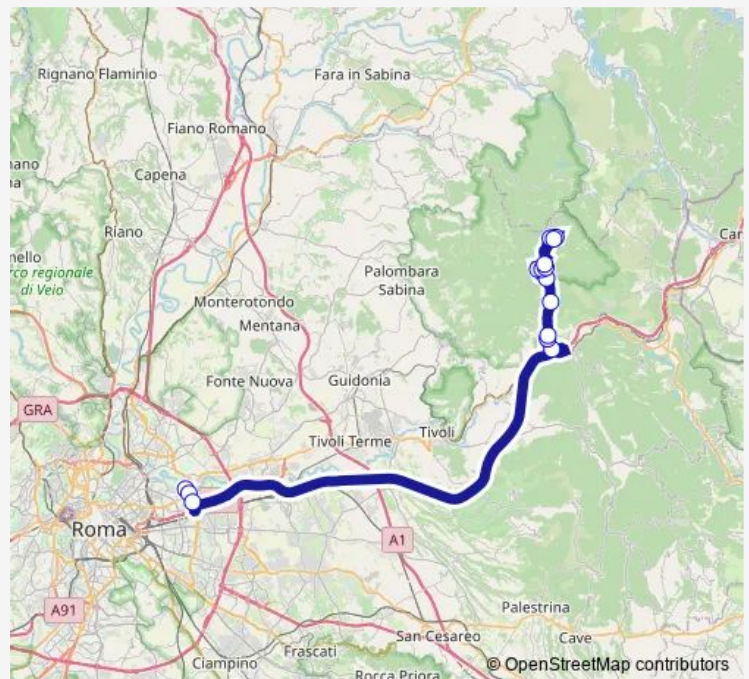

Bus Roma Ponte Mammolo - Percile # Mn7a

[Go to website](#)

Direction

ROMA | Ponte Mammolo (Metro B) # f9014 — Percile | Piazza Garibaldi # f11661

15 stops

[Open route schedule](#)

ROMA | Ponte Mammolo (Metro B) # f9014

ROMA | Via Togliatti Via Alberini # f9015

ROMA | Via Togliatti Via D'Onofrio # f9017

VICOVARO | Via Tiburtina Via Meucci # f8958

VICOVARO | Via Licinese Via Vallocchie # f9758

VICOVARO | Via Licinese Via Prati # f9759

PERCILE | Campo Sportivo # f9768

Percile | Via Roma, 33 # f11660

Percile | Piazza Garibaldi # f11661

Route schedule

ROMA | Ponte Mammolo (Metro B) # f9014 — Percile | Piazza Garibaldi # f11661

Monday	17:45
Tuesday	17:45
Wednesday	17:45
Thursday	17:45
Friday	17:45
Saturday	—
Sunday	—

Route info

Direction: ROMA | Ponte Mammolo (Metro B) # f9014

Stops: 15

Trip Duration: 1 hour 15 min

Roma Ponte Mammolo - Percile # Mn7a

Bus time schedules and route maps are available in an offline PDF at busmaps.com. Use the busmaps.com website to see live bus times, train schedule or subway schedule, and step-by-step directions for all public transit in Licenza