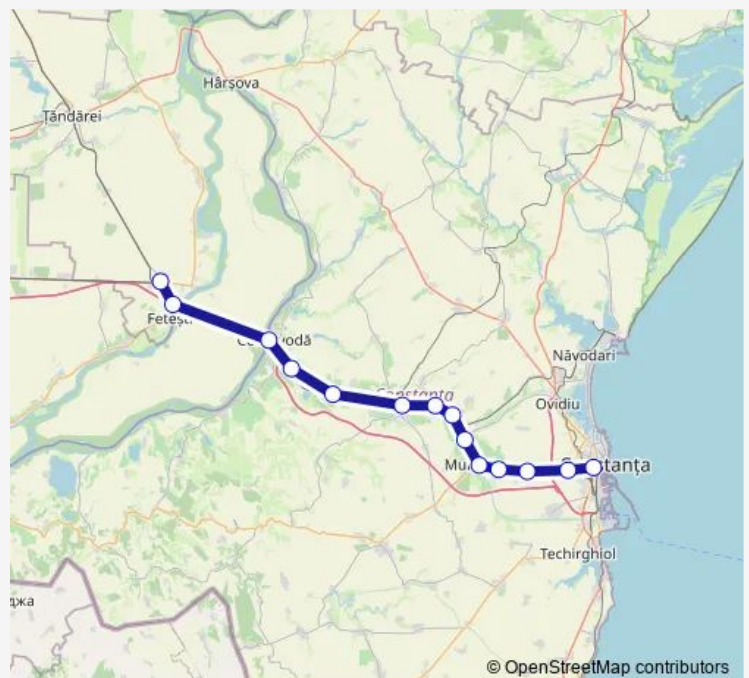

Rail R: Constanța - Fetești R: Constanța - Palas - Valul lui Traian Hm. - Murfatlar h. - Basarabi - Poarta Albă h. - Dorobanțu - Castelu h. - Medgidia - Mircea Vodă Hm. - Saligny - Cernavodă Pod - Ramificația Borcea Hm. - Fetești

Murfatlar h.

Basarabi

Poarta Albă h.

Dorobanțu

Castelu h.

Medgidia

Mircea Vodă Hm.

Saligny

Cernavodă Pod

Ramificația Borcea Hm.

Fetești

Route schedule

Constanța — Fetești

Monday	20:15-20:20
Tuesday	20:15-20:20
Wednesday	20:15-20:20
Thursday	20:15-20:20
Friday	20:15-20:20
Saturday	20:15-20:20
Sunday	20:15-20:20

Route info

Direction: Constanța

Stops: 14

Trip Duration: 2 hour 0 min

R: Constanța - Fetești Rail time schedules and route maps are available in an offline PDF at busmaps.com. Use the busmaps.com website to see live bus times, train schedule or subway schedule, and step-by-step directions for all public transit in Castelu