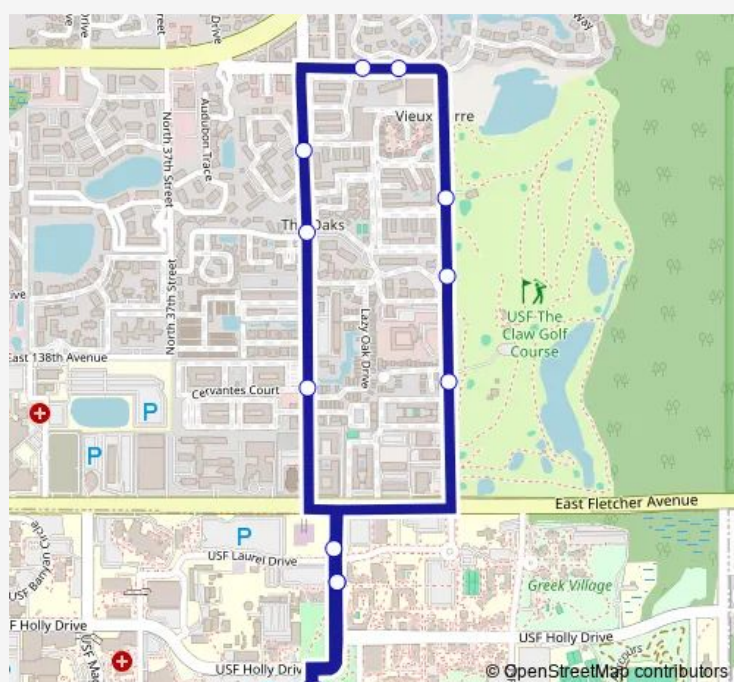

Bus MSC Express Off-campus North to the Marshall Student Center loop

[Go to website](#)

Direction

Andros — Andros

12 stops

[Open route schedule](#)

- Andros
- Rocky's
- Fairway One
- The Claw
- Oak Ramble
- Skipper Road
- Willow Brooke
- Cambridge Woods Drive
- 40fifty Lofts
- Palm & Laurel
- Marshall Student Center
- Andros

Route schedule

Andros — Andros

Monday	08:30-15:30
Tuesday	08:30-15:30
Wednesday	08:30-15:30
Thursday	08:30-15:30
Friday	08:30-15:30
Saturday	—
Sunday	—

Route info

Direction: Andros

Stops: 12

Trip Duration: 0 hour 10 min

MSC Express — Off-campus North to the Marshall Student Center loop

MSC Express Bus time schedules and route maps are available in an offline PDF at busmaps.com. Use the busmaps.com website to see live bus times, train schedule or subway schedule, and step-by-step directions for all public transit in Tampa