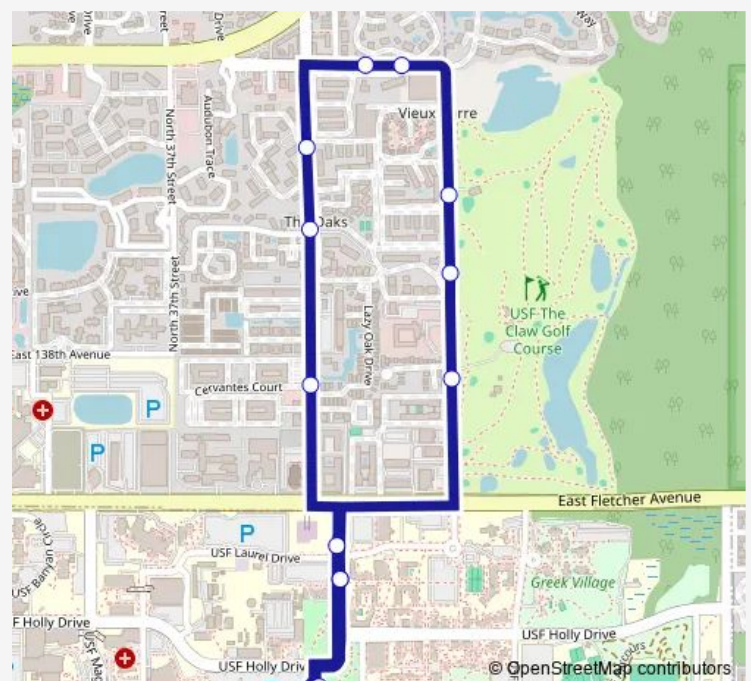

## Bus MSC Express Off-campus North to the Marshall Student Center loop

[Go to website](#)

### Direction

Andros — Andros

12 stops

[Open route schedule](#)

- Andros
- Rocky's
- Fairway One
- The Claw
- Oak Ramble
- Skipper Road
- Willow Brooke
- Cambridge Woods Drive
- 40fifty Lofts
- Palm & Laurel
- Marshall Student Center
- Andros

### Route schedule

Andros — Andros

Monday	08:30-15:30
Tuesday	08:30-15:30
Wednesday	08:30-15:30
Thursday	08:30-15:30
Friday	08:30-15:30
Saturday	—
Sunday	—

### Route info

Direction: Andros

Stops: 12

Trip Duration: 0 hour 10 min

MSC Express — Off-campus North to the Marshall Student Center loop

MSC Express Bus time schedules and route maps are available in an offline PDF at [busmaps.com](https://busmaps.com). Use the [busmaps.com](https://busmaps.com) website to see live bus times, train schedule or subway schedule, and step-by-step directions for all public transit in Tampa