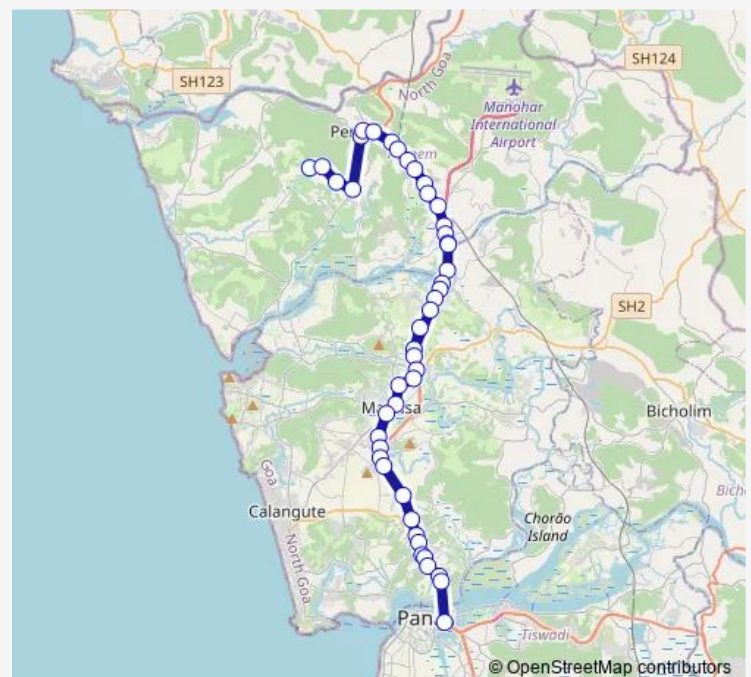

### Route info

Direction: Pethecha Wada

Stops: 45

Trip Duration: 1 hour 25 min

■ PNJ50 — Panaji - Petechawada via Pedne

BusMaps

Dr. Ambedkar College

Binani