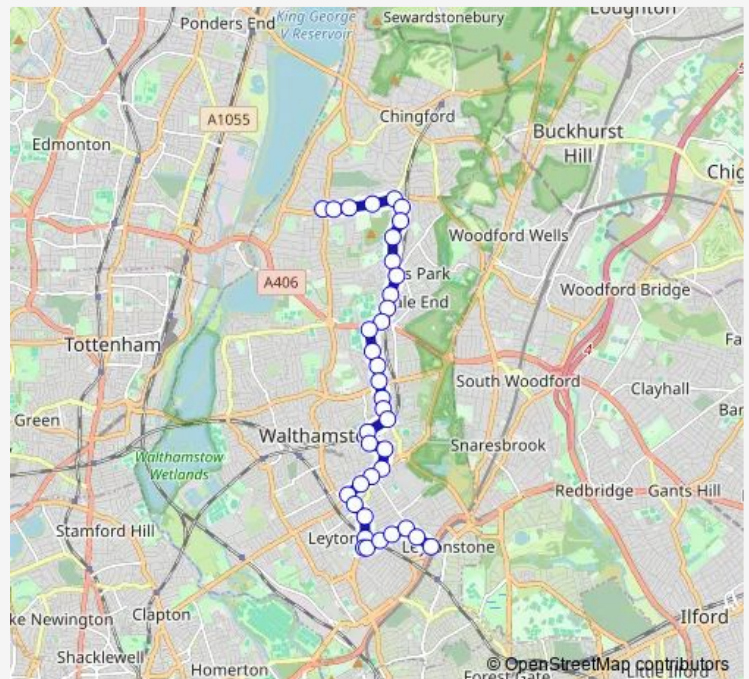

Wood Street Station

Wood Street Market

Forest Road / Wood Street Lib

Route schedule

Leytonstone Station / Grove Green Road — Chingford Mount

Monday	00:00-23:40
Tuesday	00:00-23:40
Wednesday	00:00-23:40
Thursday	00:00-23:40
Friday	00:00-23:40
Saturday	00:00-23:40
Sunday	00:00-23:40

Route info

Direction: Leytonstone Station / Grove Green Road

Stops: 37

Trip Duration: 0 hour 31 min

Clifford Road (E17)

Victoria Road (E17)

Queenswood Avenue (E17)

Garner Road / North Arm

Mapleton Road (E4)

Grove Road (E4)

Larkwood School

Brook Crescent

Chingford Mount

Direction

Chingford Mount — Leytonstone Station / Grove Green Road

37 stops

Saturday 00:00-23:40

Sunday 00:00-23:40

Route info

Direction: Chingford Mount

Stops: 37

Trip Duration: 0 hour 45 min

Essex Road

Fraser Road (E17)