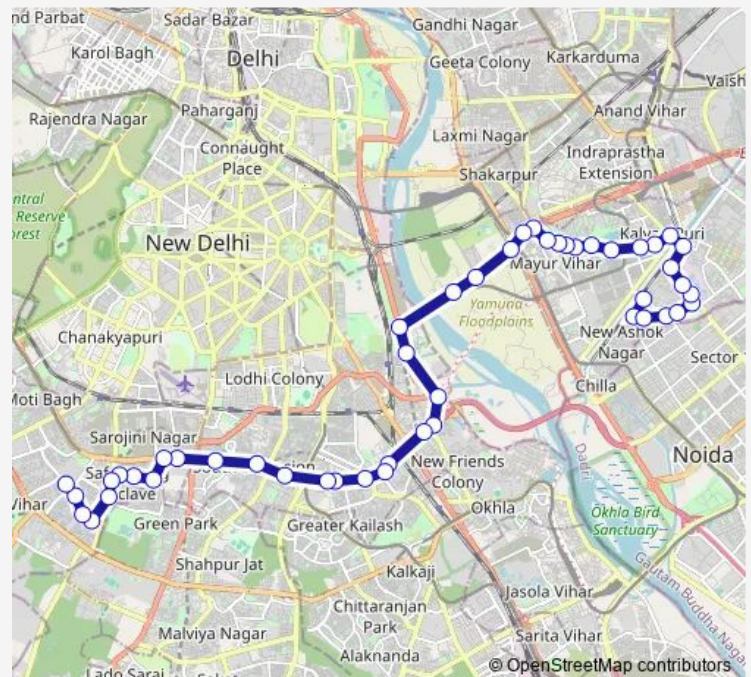

Thursday 06:31-21:13

Friday 06:31-21:13

Saturday 06:31-21:13

Sunday 06:31-21:13

Route info

Direction: Dharamshila Hospital

Stops: 48

Trip Duration: 1 hour 35 min