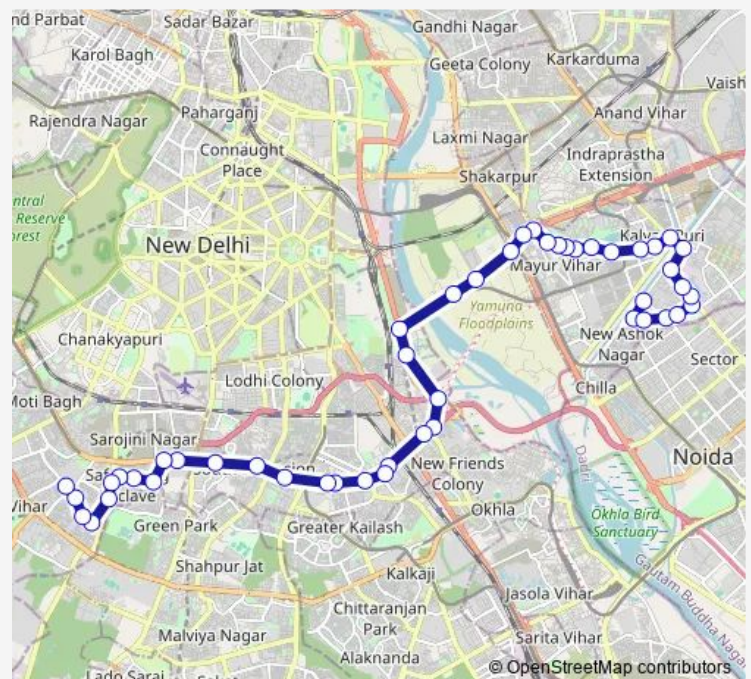

### Route schedule

Dharamshila Hospital — RK Puram Sec-1

Monday 06:31-21:13

Tuesday 06:31-21:13

Wednesday 06:31-21:13

Thursday 06:31-21:13

Friday 06:31-21:13

Saturday 06:31-21:13

### Route info

Direction: Dharamshila Hospital

Stops: 48

Trip Duration: 1 hour 35 min

■ 611dup

BusMaps

Pusta Crossing / Akhardham Temple

Khel Gaon CWG Village