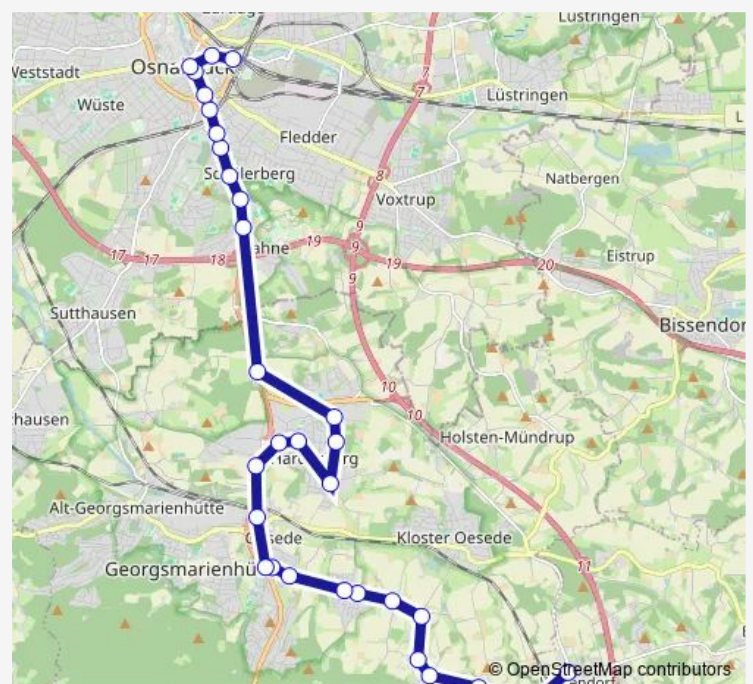

Harderberg Werkmeister

Route schedule

Hilter-Wellendorf Kreuzung — Osnabrück Hauptbahnhof/Zob

Monday 06:45

Tuesday 06:45

Wednesday 06:45

Thursday 06:45

Friday 06:45

Saturday —

Sunday —

Route info

Direction: Hilter-Wellendorf Kreuzung

Stops: 32

Trip Duration: 0 hour 44 min

469

Osnabrück Paradiesweg

Osnabrück Stresemannplatz

Osnabrück Hauptbahnhof/Zob

Direction

Hilter-Wellendorf Kreuzung — Osnabrück Paradiesweg

18 stops

[Open route schedule](#)

Hilter-Wellendorf Kreuzung

Brannenheide Eickhorst

Route schedule

Hilter-Wellendorf Kreuzung — Osnabrück Paradiesweg

Monday 06:45

Tuesday 06:45

Wednesday 06:45

Thursday 06:45

Friday 06:45

Saturday —