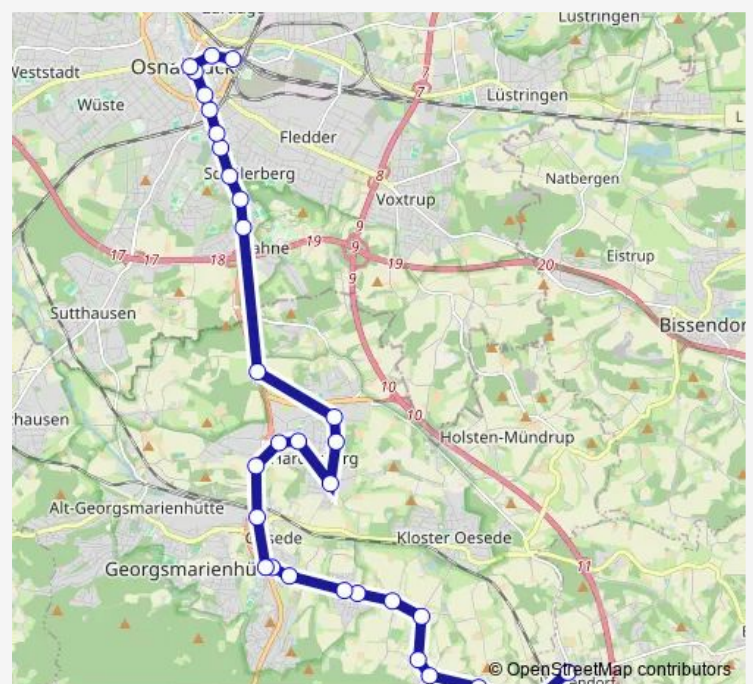

Harderberg Werkmeister

Route schedule

Hilter-Wellendorf Kreuzung — Osnabrück Hauptbahnhof/Zob

Monday 06:45

Tuesday 06:45

Wednesday 06:45

Thursday 06:45

Friday 06:45

Saturday —

Sunday —

Route info

Direction: Hilter-Wellendorf Kreuzung

Stops: 32

Trip Duration: 0 hour 44 min

469

Osnabrück Paradiesweg

Osnabrück Stresemannplatz

Osnabrück Hauptbahnhof/Zob

Direction

Hilter-Wellendorf Kreuzung — Osnabrück Paradiesweg

18 stops

[Open route schedule](#)

Hilter-Wellendorf Kreuzung

Brannenheide Eickhorst

Route schedule

Hilter-Wellendorf Kreuzung — Osnabrück Paradiesweg

Monday 06:45

Tuesday 06:45

Wednesday 06:45

Thursday 06:45

Friday 06:45

Saturday —