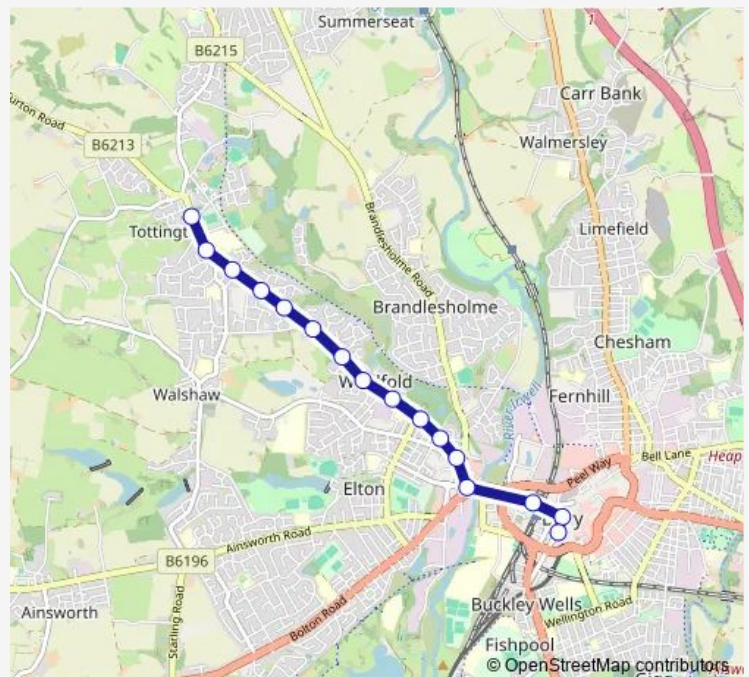

Wednesday 06:16-23:16

Thursday 06:16-23:16

Friday 06:16-23:16

Saturday 07:01-23:16

Sunday 07:46-23:16

Route info

Direction: Bury Interchange

Stops: 14

Trip Duration: 0 hour 13 min

■ 469 — Tottington - Bury

Direction

Tottington Terminus — Bury Interchange

16 stops

[Open route schedule](#)

Tottington Terminus

Booth Street

Whittle Street

Walshaw Road

Bury Bridge

Bury East Lancs Railway

Mill Gate Shopping Centre

Bury Interchange

Route schedule

Tottington Terminus — Bury Interchange

Monday 06:00-23:28

Tuesday 06:00-23:28

Wednesday 06:00-23:28

Thursday 06:00-23:28

Friday 06:00-23:28

Saturday 07:13-23:28

Sunday 08:00-23:28

Route info