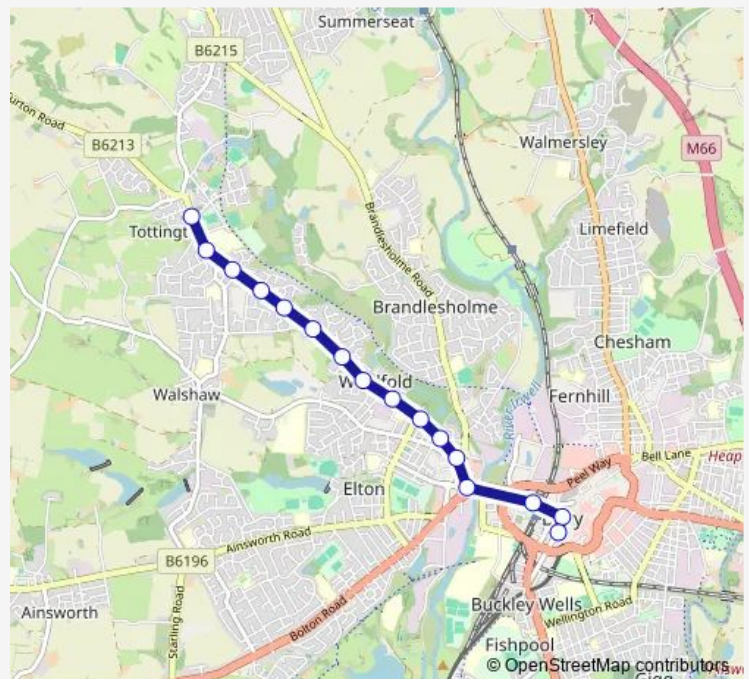

Wednesday 06:16-23:16

Thursday 06:16-23:16

Friday 06:16-23:16

Saturday 07:01-23:16

Sunday 07:46-23:16

Route info

Direction: Bury Interchange

Stops: 14

Trip Duration: 0 hour 11 min

469 — Tottington - Bury

Direction

Tottenham Terminus — Bury Interchange

16 stops

[Open route schedule](#)

Tottenham Terminus

Booth Street

Whittle Street

Walshaw Road

Bury Bridge

Bury East Lancs Railway

Mill Gate Shopping Centre

Bury Interchange

Route schedule

Tottenham Terminus — Bury Interchange

Monday 06:00-23:28

Tuesday 06:00-23:28

Wednesday 06:00-23:28

Thursday 06:00-23:28

Friday 06:00-23:28

Saturday 07:13-23:28

Sunday 08:00-23:28

Route info