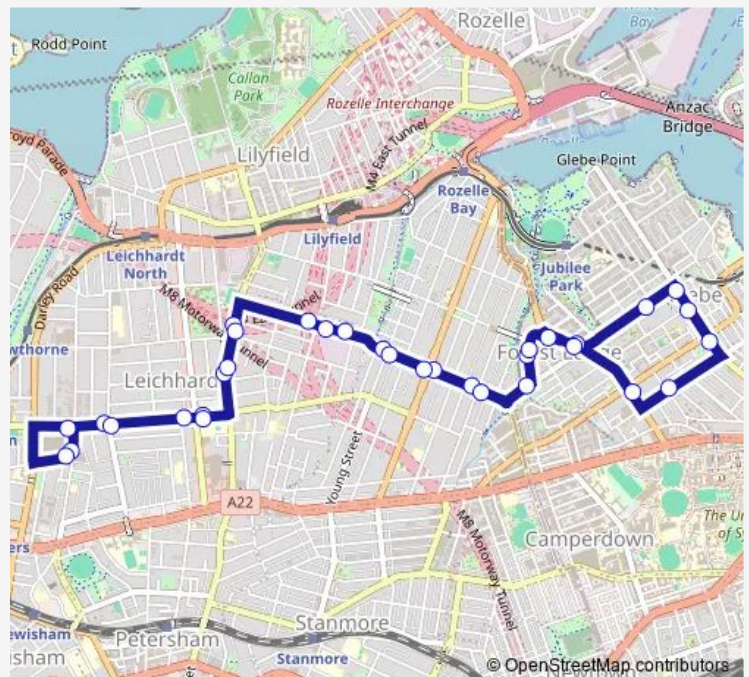

Marion St At Elswick St

Marion St Opp Renwick St

Leichhardt Town Hall, Marion St

Balmain Rd At Derbyshire Rd

Sydney Secondary College Leichhardt Campus, Balmain Rd

War Memorial Park, Moore St

Moore St Opp John St

Glebe Point Rd Before Bridge Rd

Glebe Point Rd At Hereford St

Glebe Library, Glebe Point Rd

Wigram Rd Opp Bell Lane

Minogue Cres At Wigram Rd

Route schedule

Marketplace Leichhardt, Flood St — Lords Rd At Flood St

Monday 05:56-22:00

Tuesday 05:56-22:00

Wednesday 05:56-22:00

Thursday 05:56-22:00

Friday 05:56-22:00

Saturday 06:57-22:00

Sunday 07:55-22:00

Route info

Direction: Marketplace Leichhardt, Flood St

Stops: 33

Trip Duration: 0 hour 24 min

469 — Marketplace Leichhardt to Glebe (Loop Service)

Minogue Cres Opp Scotsman St

Minogue Crescent Reserve, Minogue Cres

Booth St At Nelson St