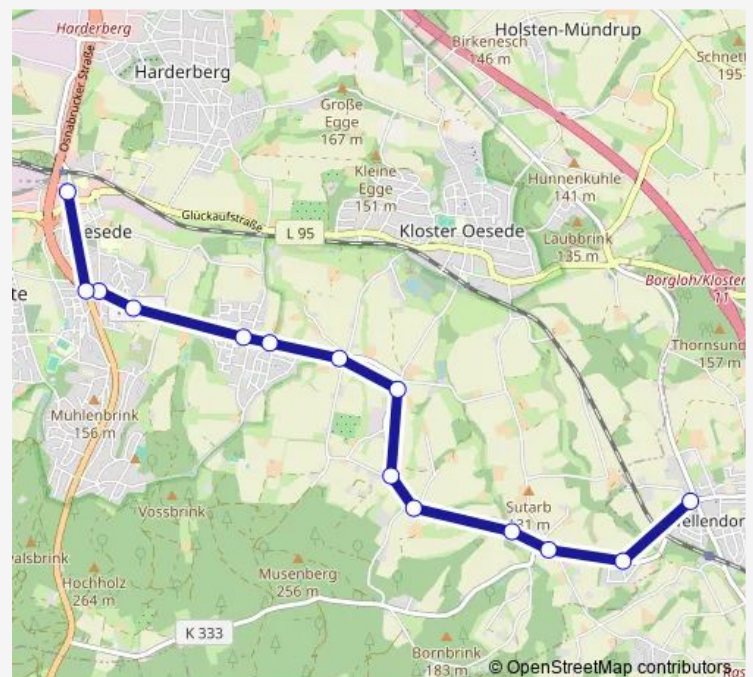

Direction

Hilter-Wellendorf Kreuzung — Oesede Gildehaus

14 stops

[Open route schedule](#)

Hilter-Wellendorf Kreuzung

Brannenheide Eickhorst

Brannenheide Broermann

Brannenheide Auf Königskamp

Oesede Karolinenhöhe

Oesede Gildehaus

Route schedule

Hilter-Wellendorf Kreuzung — Oesede Gildehaus

Monday 05:45

Tuesday 05:45

Wednesday 05:45

Thursday 05:45

Friday 05:45

Saturday —

Sunday —

Route info

Direction: Hilter-Wellendorf Kreuzung

Stops: 14

Trip Duration: 0 hour 13 min

469 Bus time schedules and route maps are available in an offline PDF at busmaps.com. Use the busmaps.com website to see live bus times, train schedule or subway schedule, and step-by-step directions for all public transit in Osnabrueck