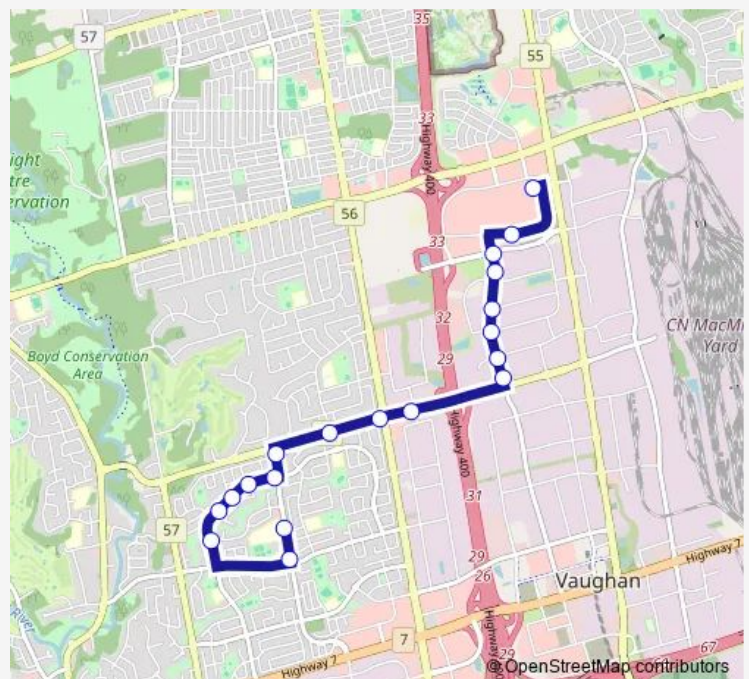

Aberdeen AV / Misty Meadow Dr

Aberdeen AV / Ashcroft Crt

Aberdeen AV / Alliston Rd

Aberdeen AV / Andrea Lane

Aberdeen AV / Ansley Grove Rd

Ansley Grove RD / Langstaff Rd

Langstaff RD / Stan Gate

Langstaff RD / Weston Rd

Langstaff RD / Silmar Dr

Edgeley Blvd / Langstaff Rd

Edgeley Blvd / Courtland Av

Edgeley Blvd / Romina Dr

Edgeley Blvd / Corstate Av

Edgeley Blvd / Four Valley Dr

Edgeley Blvd / Bass PRO Mills Dr

Vaughan Mills / South Entrance

Vaughan Mills Terminal Platform 4

Route schedule

Ansley Grove RD Stop # 3636 — Vaughan Mills Terminal Platform 4

Monday 15:00

Tuesday 15:00

Wednesday 15:00

Thursday 15:00

Friday 15:00

Saturday —

Sunday —

Route info

Direction: Ansley Grove RD Stop # 3636

Stops: 19

Trip Duration: 0 hour 20 min

469 Bus time schedules and route maps are available in an offline PDF at busmaps.com. Use the busmaps.com website to see live bus times, train schedule or subway schedule, and step-by-step directions for all public transit in Toronto