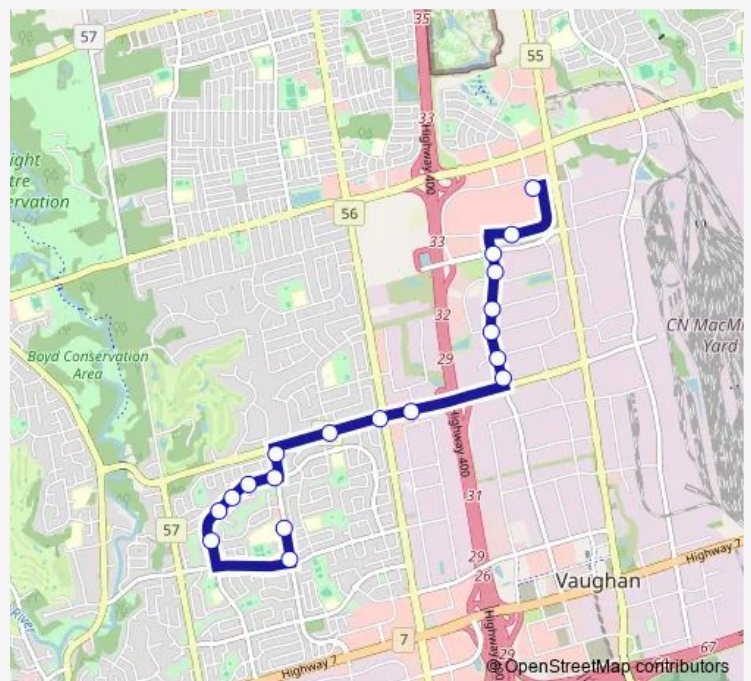

Aberdeen AV / Misty Meadow Dr

Aberdeen AV / Ashcroft Crt

Aberdeen AV / Alliston Rd

Aberdeen AV / Andrea Lane

Aberdeen AV / Ansley Grove Rd

Ansley Grove RD / Langstaff Rd

Langstaff RD / Stan Gate

Langstaff RD / Weston Rd

Langstaff RD / Silmar Dr

Edgeley Blvd / Langstaff Rd

Edgeley Blvd / Courtland Av

Edgeley Blvd / Romina Dr

Edgeley Blvd / Corstate Av

Edgeley Blvd / Four Valley Dr

Edgeley Blvd / Bass PRO Mills Dr

Vaughan Mills / South Entrance

Vaughan Mills Terminal Platform 4

Route schedule

Ansley Grove RD Stop # 3636 — Vaughan Mills Terminal Platform 4

Monday 15:00

Tuesday 15:00

Wednesday 15:00

Thursday 15:00

Friday 15:00

Saturday —

Sunday —

Route info

Direction: Ansley Grove RD Stop # 3636

Stops: 19

Trip Duration: 0 hour 20 min

469 — Father Bressani Ss

469 Bus time schedules and route maps are available in an offline PDF at busmaps.com. Use the busmaps.com website to see live bus times, train schedule or subway schedule, and step-by-step directions for all public transit in Toronto