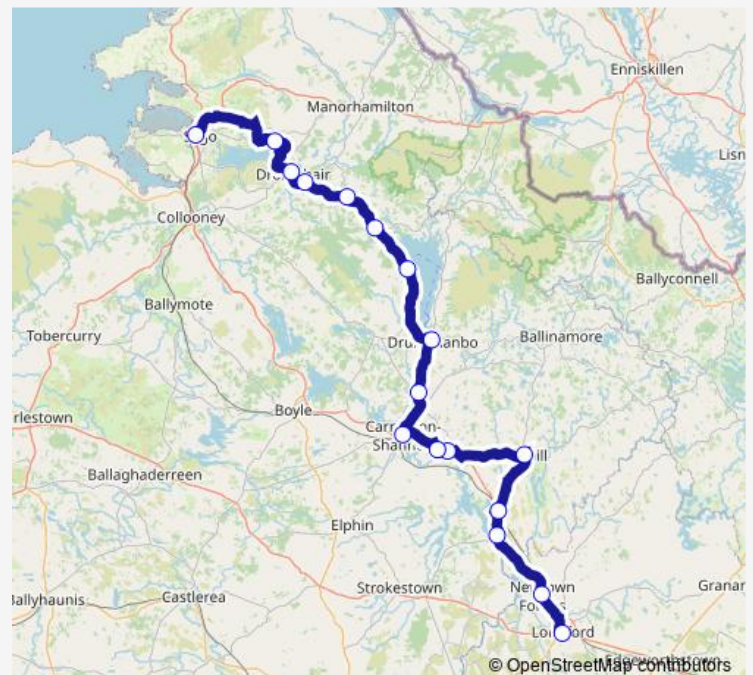

### Route schedule

Longford Station — Sligo Bus Station

|           |       |
|-----------|-------|
| Monday    | —     |
| Tuesday   | —     |
| Wednesday | —     |
| Thursday  | —     |
| Friday    | —     |
| Saturday  | 15:50 |
| Sunday    | —     |

### Route info

Direction: Longford Station

Stops: 17

Trip Duration: 2 hour 30 min

469 — Sligo - Drumkeeran - Longford