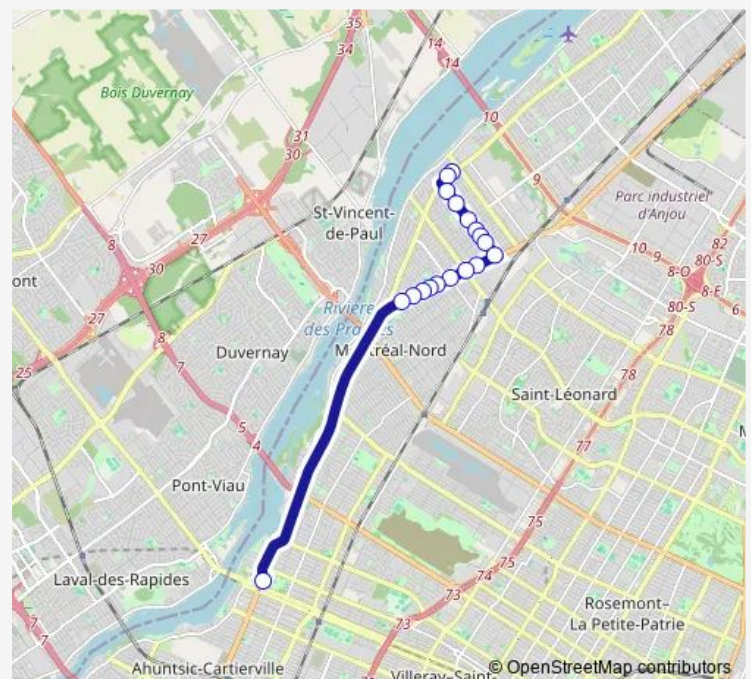

Henri-Bourassa / Salk

Henri-Bourassa / Alfred

Henri-Bourassa / Racette

Henri-Bourassa / Sainte-Gertrude

Henri-Bourassa / L'Archevêque

Station Henri-Bourassa

Route schedule

Léger / Langelier — Station Henri-Bourassa

Monday 05:24-19:03

Tuesday 05:24-19:03

Wednesday 05:24-19:03

Thursday 05:24-19:03

Friday 05:24-19:03

Saturday —

Sunday —

Route info

Direction: Léger / Langelier

Stops: 18

Trip Duration: 0 hour 35 min

Direction

Station Henri-Bourassa — Léger / Langelier

17 stops

[Open route schedule](#)

Station Henri-Bourassa