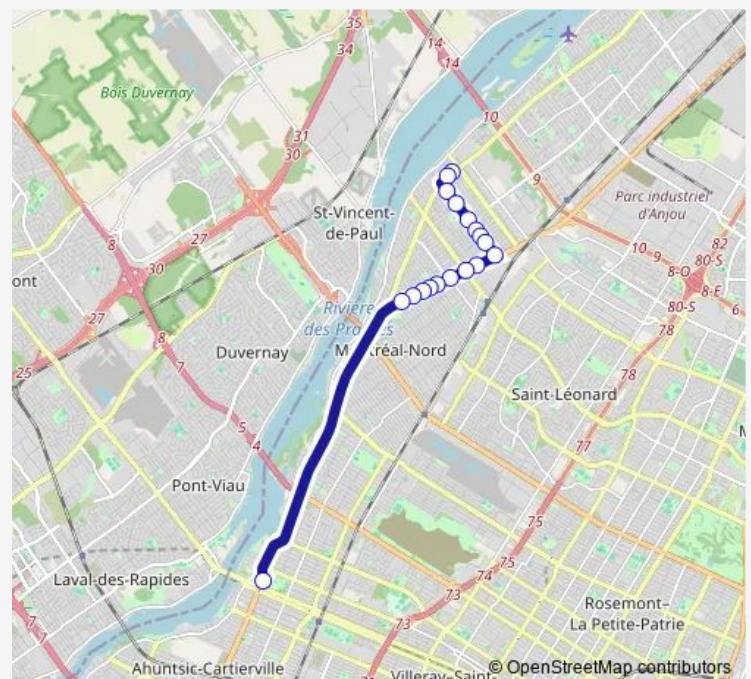

Henri-Bourassa / Salk

Henri-Bourassa / Alfred

Henri-Bourassa / Racette

Henri-Bourassa / Sainte-Gertrude

Henri-Bourassa / L'Archevêque

Station Henri-Bourassa

Route schedule

Léger / Langelier — Station Henri-Bourassa

Monday 05:24-19:03

Tuesday 05:24-19:03

Wednesday 05:24-19:03

Thursday 05:24-19:03

Friday 05:24-19:03

Saturday —

Sunday —

Route info

Direction: Léger / Langelier

Stops: 18

Trip Duration: 0 hour 34 min

Direction

Station Henri-Bourassa — Léger / Langelier

17 stops

[Open route schedule](#)

Station Henri-Bourassa