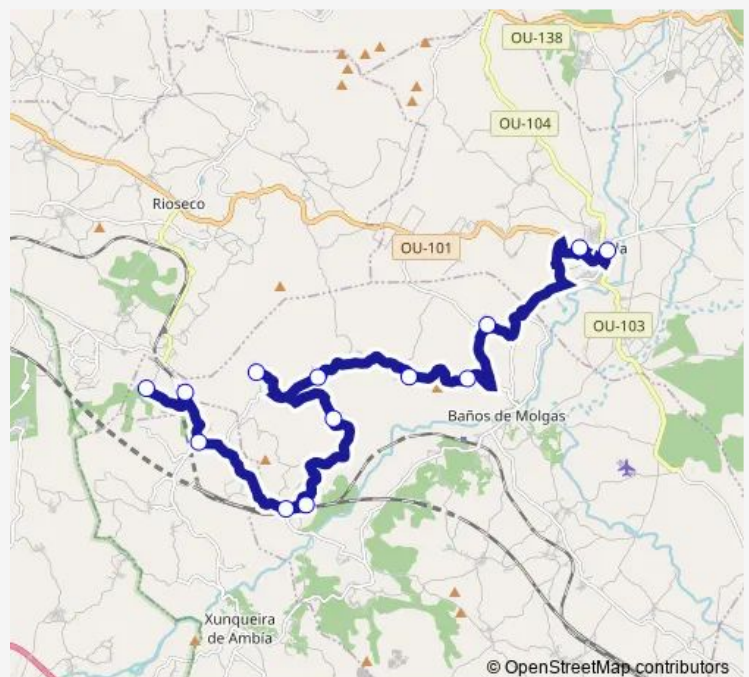

Bus XG603024 Maceda (centro)-A Lamela

[Go to website](#)

Direction

A Lamela — Maceda (Centro)

13 stops

[Open route schedule](#)

A Lamela

Gaspar

Thursday 07:50

Friday 07:50

Saturday —

Sunday —

Route info

Direction: A Lamela

Stops: 13

Trip Duration: 0 hour 38 min

XG603024 — Maceda (centro)-A Lamela

Direction

Maceda (Centro) — A Lamela

13 stops

[Open route schedule](#)

Maceda (Centro)

IES San Mamede

Almoite

Gaspar

A Lamela

Route schedule

Maceda (Centro) — A Lamela

Monday	17:40
Tuesday	14:15
Wednesday	14:15
Thursday	14:15
Friday	14:15
Saturday	—
Sunday	—

Route info

Direction: Maceda (Centro)

Stops: 13