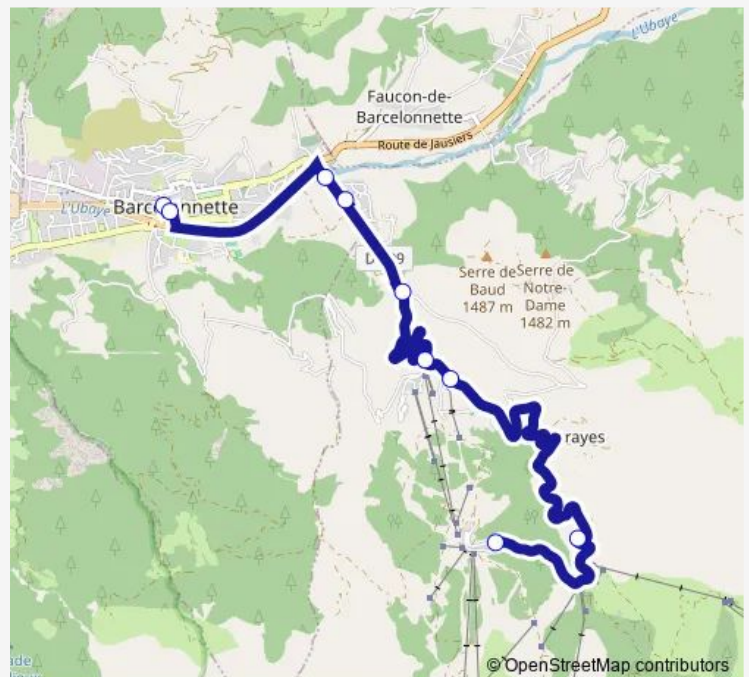

**Direction**

Roche aux Fees — Ecole Primaire

9 stops

[Open route schedule](#)

Roche aux Fees

Le Super Sauze

La Source

Sauze Abribus

## Route schedule

Roche aux Fees — Ecole Primaire

Monday 07:20

Tuesday 07:20

Wednesday 07:20

Thursday 07:20

Friday 07:20

Saturday —

## Route info

Direction: Roche aux Fees

Stops: 9

Trip Duration: 0 hour 25 min

## Route info

Direction: La Petite Toscane

Stops: 5

Trip Duration: 0 hour 35 min