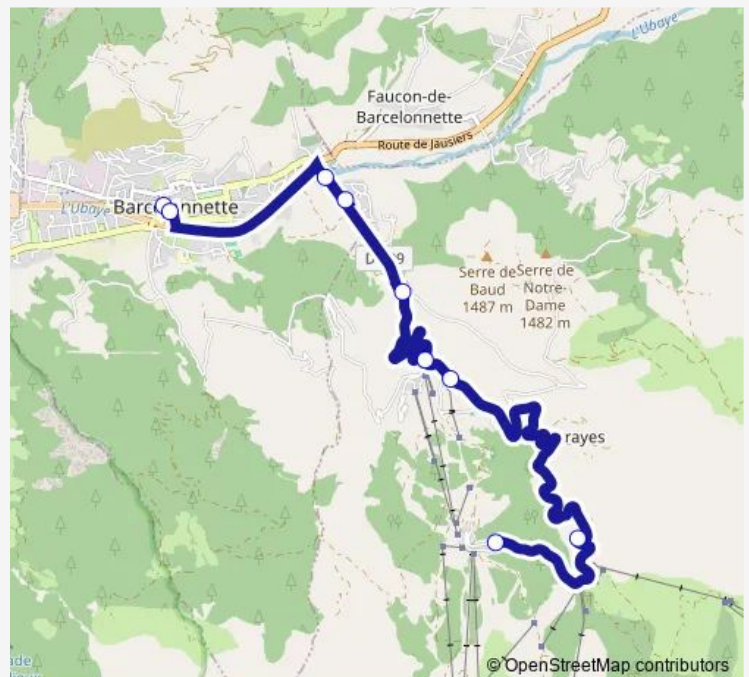

Tuesday 07:20

Wednesday 07:20

Thursday 07:20

Friday 07:20

Saturday —

Sunday —

Route info

Direction: Roche aux Fees

Stops: 9

Trip Duration: 0 hour 25 min

4103 — 4103 _ Enchastrayes - Barcelonnette

Direction

La Petite Toscane — Ecole du Sauze

5 stops

[Open route schedule](#)

La Petite Toscane

Wednesday —

Thursday 08:15

Friday 08:15

Saturday —

Sunday —

Route info

Direction: La Petite Toscane

Stops: 5

Trip Duration: 0 hour 35 min

Direction

Ecole Primaire — Le Super Sauze

9 stops

[Open route schedule](#)

Ecole Primaire

Place Aime Gassier

Le Pont Long