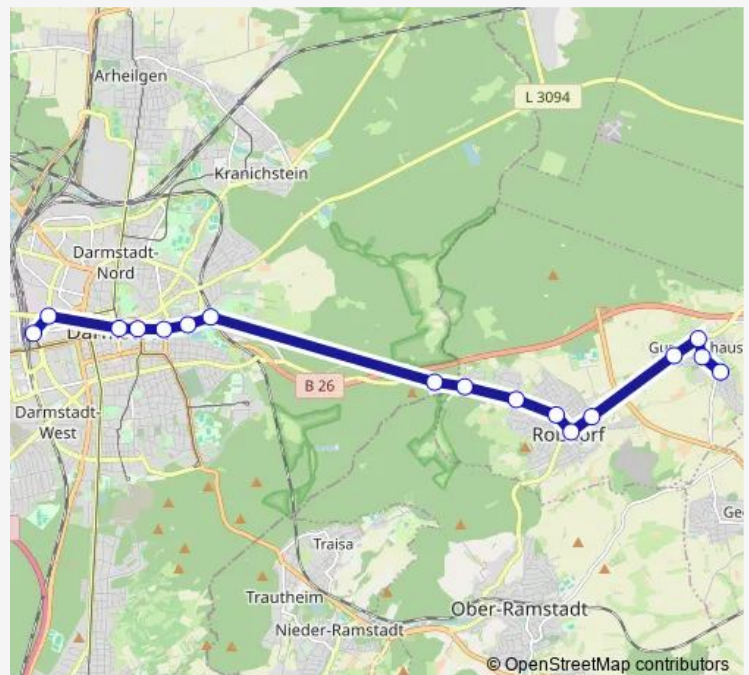

### Route schedule

Darmstadt Hauptbahnhof — Roßdorf-Gundernhausen  
Stetteritz

Monday 09:38-19:38

Tuesday 09:38-19:38

Wednesday 09:38-19:38

Thursday 09:38-19:38

Friday 09:38-19:38

Saturday 05:38-19:38

### Route info

Direction: Darmstadt Hauptbahnhof

Stops: 17

Trip Duration: 0 hour 36 min