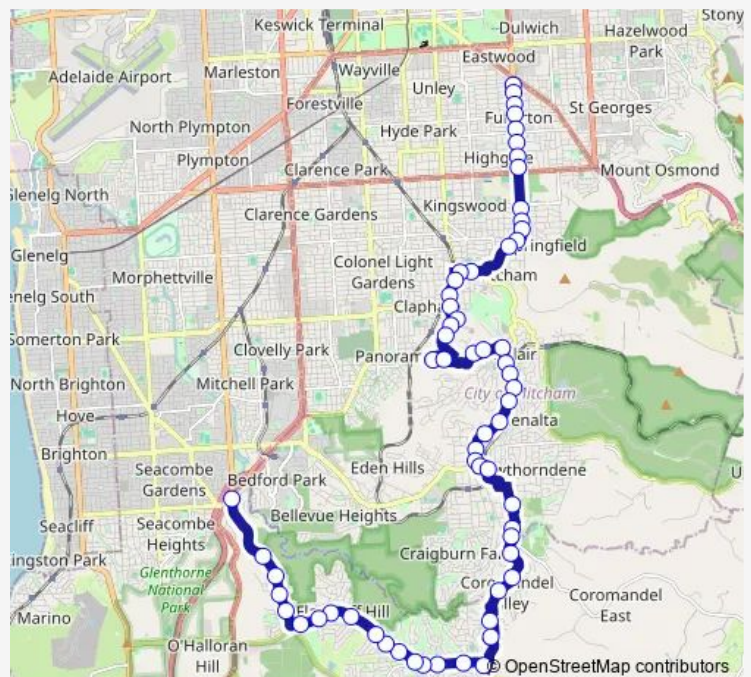

Stop 17 Belair Rd - East side

Stop 18 Belair Rd - East side

Stop 19 Belair Rd - East side

Stop 20 Belair Rd - East side

Stop 20A Belair Rd - South East side

Stop 20B Belair Rd - South East side

Route schedule

Stop 5 Fullarton Rd - East side — Stop 30 Flagstaff Rd - West side

Monday 15:33-15:30

Tuesday 15:33-15:30

Wednesday 14:43-15:30

Thursday 15:33-15:30

Friday 15:33-15:30

Saturday —

Sunday —

Route info

Direction: Stop 5 Fullarton Rd - East side

Stops: 61

Trip Duration: 1 hour 4 min

673 — Fullarton to Darlington

Stop 21 Belair Rd - North side

Stop 21A Belair Rd - North side

Stop 22 Belair Rd - North West side

Sunday —

Route info

Direction: Stop 30 Flagstaff Rd - East side

Stops: 28

Trip Duration: 0 hour 29 min

Stop 34 Main Rd - West side

Stop 33A Main Rd - South side

Stop 31A Station Rd - North side