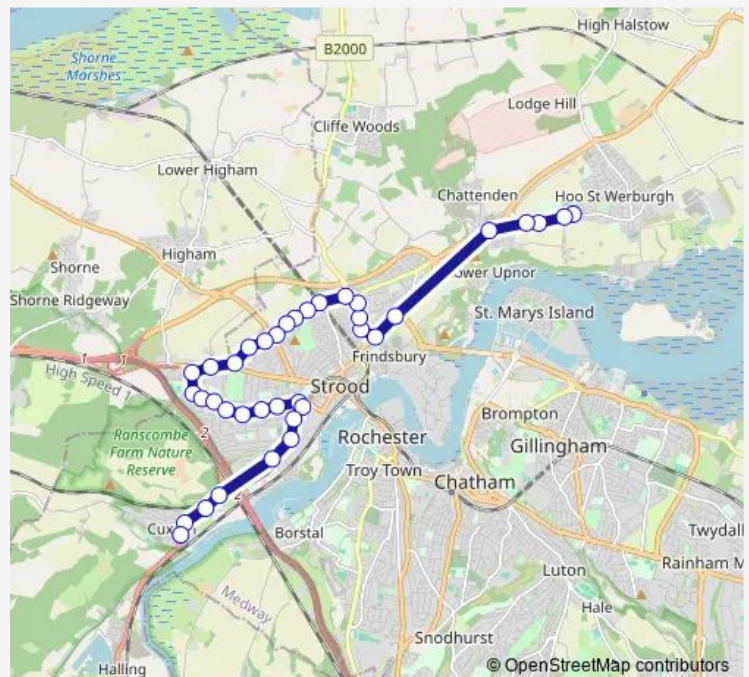

Bus 673 Cuxton - Hundred Of Hoo Academy

[Go to website](#)

Direction

The White Hart — The Hundred of Hoo Academy Grounds

35 stops

[Open route schedule](#)

- The White Hart
- Sundridge Hill Bottom
- Ranscombe Farm
- Ballard Business Park
- Poplar Road
- Hawthorn Road
- Darnley Arch
- Darnley Arch
- Maple Road Bottom
- Elaine Avenue
- Columbine Road
- Fulmar Road
- Scholars Rise
- Albatross Avenue
- Bligh Way Shops
- Stangate Road
- Linwood Avenue
- Burleigh Close
- Strood Fire Station
- Harlech Close
- Farm Hill Avenue

Route schedule

The White Hart — The Hundred of Hoo Academy Grounds

Monday	07:23
Tuesday	07:23
Wednesday	07:23
Thursday	07:23
Friday	07:23
Saturday	—
Sunday	—

Route info

Direction: The White Hart

Stops: 35

Trip Duration: 0 hour 52 min

673 — Cuxton - Hundred Of Hoo Academy

Hyperion Drive

Lynette Avenue

Stonehorse Lane

Lower Rochester Road

Weaving Close

Iden Road

The Ship

Bingham Road

The Sans Pareil for Maritime Academy

Chattenden Lane

Main Road

Broad Street

Swimming Pool

The Hundred of Hoo Academy Grounds

Direction