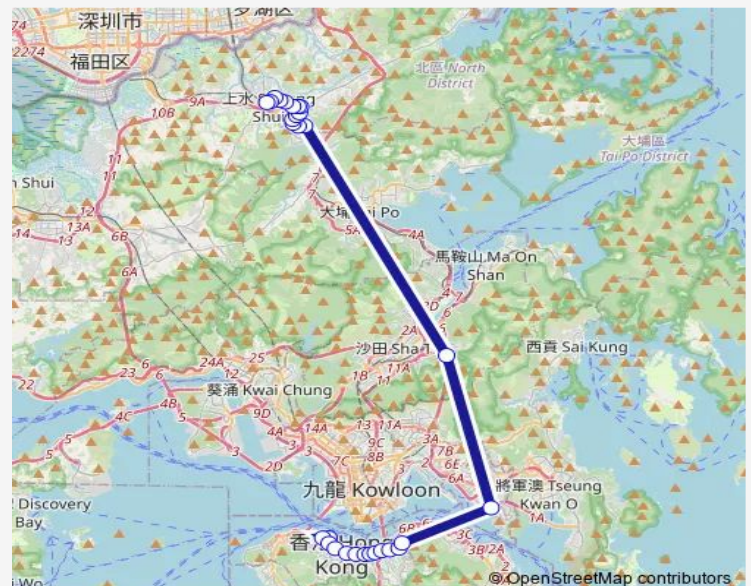

[Ctb] Admiralty - United Centre, Queensway[[Kmb+Ctb] Admiralty Station/
Admiralty - United Centre, Queensway[[Kmb] Admiralty Station

[Ctb] Arsenal Street, Hennessy Road[[Kmb+Ctb] Arsenal Street/
Arsenal Street, Hennessy Road[[Kmb] Arsenal Street

[Ctb] Fleming Road, Hennessy Road[[Kmb+Ctb] Fleming Road/
Fleming Road, Hennessy Road[[Kmb] Fleming Road

[Ctb] Stewart Road, Hennessy Road[[Kmb+Ctb] Stewart Road/
Stewart Road, Hennessy Road[[Kmb] Stewart Road

[Ctb] Tonnochy Road, Hennessy Road[[Kmb+Ctb] Tonnochy Road/
Tonnochy Road, Hennessy Road[[Kmb] Tonnochy Road

Route schedule

[Ctb] Hong Kong Station[[Kmb+Ctb] Central (Hong Kong Station) BUS Terminus/
Hong Kong Station[[Kmb] Central (Hong Kong Station) BUS Terminus — [Kmb+Ctb] Sheung Shui BBI - Sheung Shui Terminus/
Sheung Shui[[Kmb] Sheung Shui BBI - Sheung Shui Terminus[[Lwb] Sheung Shui BBI - Sheung Shui Terminus

Monday	10:30-22:00
Tuesday	10:30-22:00
Wednesday	10:30-22:00
Thursday	10:30-22:00
Friday	10:30-22:00
Saturday	10:30-22:00
Sunday	10:30

Route info

Direction: [Ctb] Hong Kong Station[[Kmb+Ctb] Central (Hong Kong Station) BUS Terminus/
Hong Kong Station[[Kmb] Central (Hong Kong Station) BUS Terminus

Stops: 29

Trip Duration: 1 hour 42 min