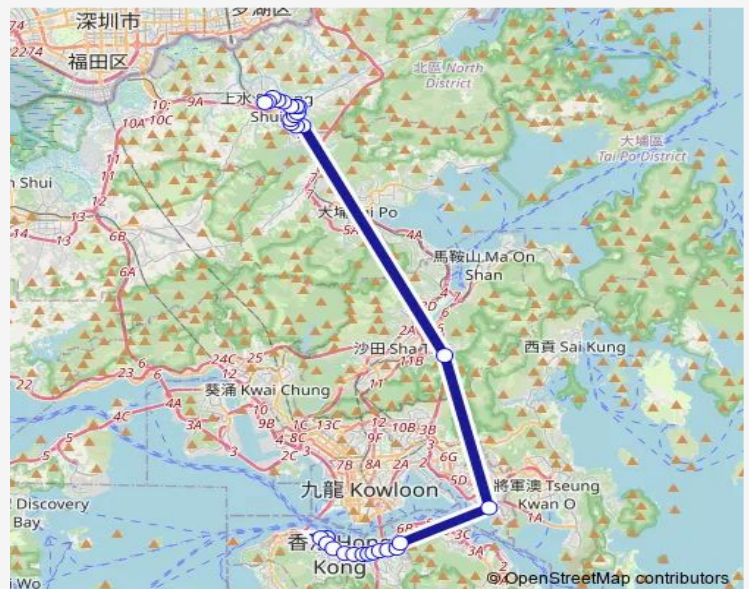

[Ctb] Admiralty Station - United Centre, Queensway|[Kmb+Ctb] Admiralty Station/
Admiralty Station - United Centre, Queensway|[Kmb] Admiralty Station

[Ctb] Arsenal Street, Hennessy Road|[Kmb+Ctb] Arsenal Street/
Arsenal Street, Hennessy Road|[Kmb] Arsenal Street

[Ctb] Fleming Road, Hennessy Road|[Kmb+Ctb] Fleming Road/
Fleming Road, Hennessy Road|[Kmb] Fleming Road

[Ctb] Stewart Road, Hennessy Road|[Kmb+Ctb] Stewart Road/
Stewart Road, Hennessy Road|[Kmb] Stewart Road

[Ctb] Tonnochy Road, Hennessy Road|[Kmb+Ctb] Tonnochy Road/
Tonnochy Road, Hennessy Road|[Kmb] Tonnochy Road

Route schedule

[Ctb] Hong Kong Station|[Kmb+Ctb] Central (Hong Kong Station) BUS Terminus/
Hong Kong Station|[Kmb] Central (Hong Kong Station) BUS Terminus — [Kmb+Ctb] Sheung Shui BBI - Sheung Shui Terminus/
Sheung Shui|[Kmb] Sheung Shui BBI - Sheung Shui Terminus|[Lwb] Sheung Shui BBI - Sheung Shui Terminus

Monday	10:30-22:00
Tuesday	10:30-22:00
Wednesday	10:30-22:00
Thursday	10:30-22:00
Friday	10:30-22:00
Saturday	10:30-22:00
Sunday	10:30

Route info

Direction: [Ctb] Hong Kong Station|[Kmb+Ctb] Central (Hong Kong Station) BUS Terminus/
Hong Kong Station|[Kmb] Central (Hong Kong Station) BUS Terminus

Stops: 29

Trip Duration: 1 hour 50 min