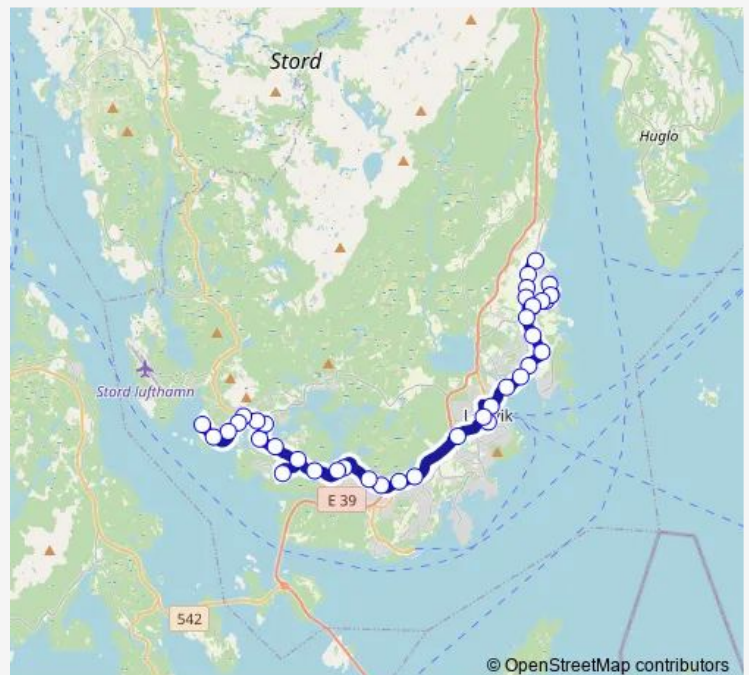

Thursday 05:55-21:15

Friday 05:55-21:15

Saturday 08:30-17:00

Sunday 13:00-17:00

Route info

Direction: Rommetveit snuplass

Stops: 39

Trip Duration: 0 hour 42 min