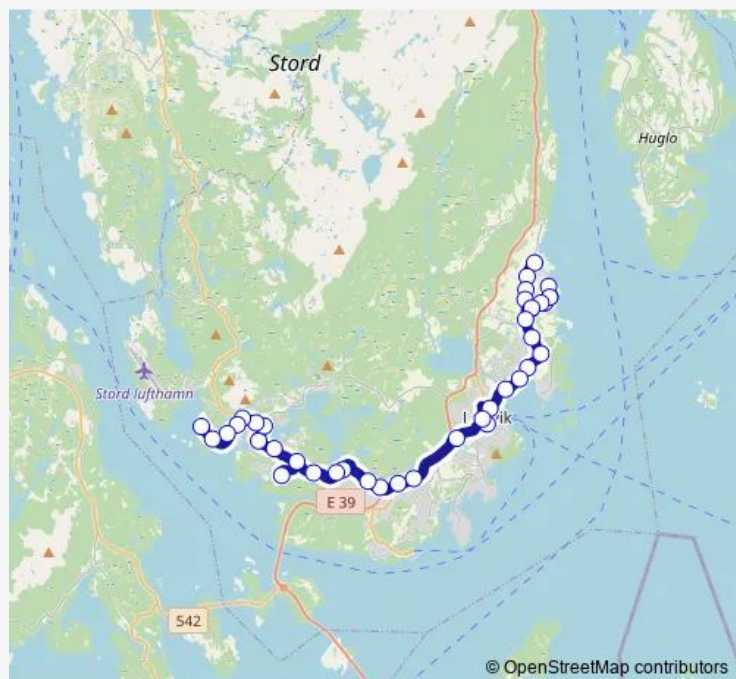

Thursday 05:55-21:15

Friday 05:55-21:15

Saturday 08:30-17:00

Sunday 13:00-17:00

Route info

Direction: Rommetveit snuplass

Stops: 39

Trip Duration: 0 hour 42 min