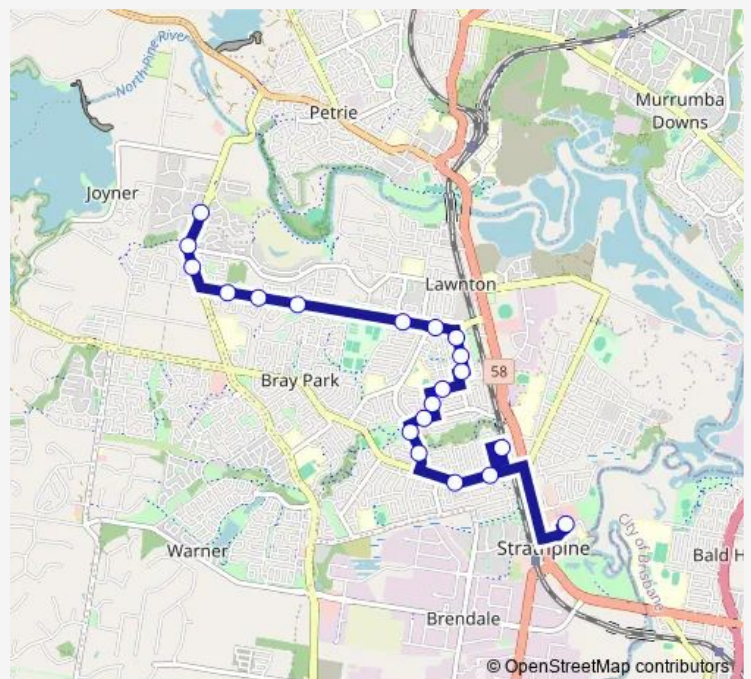

Bray Park station

Gympie Rd at Stanley Street

Strathpine bus station

Route schedule

Youngs Crossing Rd near Fairlane St — Strathpine bus station

Monday 06:22-18:18

Tuesday 06:22-18:18

Wednesday 06:22-18:18

Thursday 06:22-18:18

Friday 06:22-18:18

Saturday —

Sunday —

Route info

Direction: Youngs Crossing Rd near Fairlane St

Stops: 20

Trip Duration: 0 hour 19 min

673 — Joyner - Strathpine Shopping Centre

Direction

Strathpine bus station, stop B — Youngs Crossing Rd near Fairlane St

20 stops

[Open route schedule](#)

Strathpine bus station, stop B

Bray Park station

Samsonvale Rd near Bland St

Youngs Crossing Rd at Todds Road

Youngs Crossing Rd near Fairlane St

Route schedule

Strathpine bus station, stop B — Youngs Crossing Rd near Fairlane St

Monday 06:53-18:53

Tuesday 06:53-18:53

Wednesday 06:53-18:53