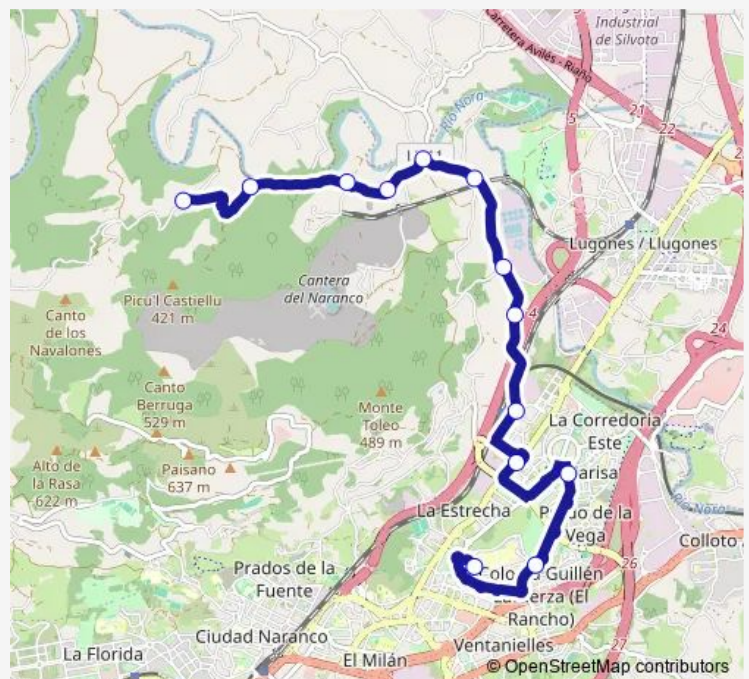

[Pedrera, LA] La Pedrera - La Rabila [Cta 04212]

[Ponte, LA] La Pedrera II - Puente Cayés [Cta 04163]

[PEDRERA, LA] Nora - Transformador [CTA 12085]

[NORA] Nora II - Escuelas [CTA 12083]

[VEGA, LA] La Piñera [CTA 12082]

[QUINTANA] Quintana [CTA 12081]

Route schedule

[OVIEDO/UVIÉU] HUCA [CTA 16861] — [QUINTANA] Quintana [CTA 12081]

Monday	07:00-16:30
Tuesday	07:00-16:30
Wednesday	07:00-16:30
Thursday	07:00-16:30
Friday	07:00-16:30
Saturday	—
Sunday	—

Route info

Direction: [OVIEDO/UVIÉU] HUCA [CTA 16861]

Stops: 13

Trip Duration: 0 hour 30 min

■ V-V — V-Villapérez-Huca

Direction

[QUINTANA] Quintana [CTA 12081] — [OVIEDO/UVIÉU] HUCA [CTA 16861]

13 stops

Direction: [QUINTANA] Quintana [CTA 12081]

Stops: 13

Trip Duration: 0 hour 30 min

V-V Bus time schedules and route maps are available in an offline PDF at busmaps.com. Use the busmaps.com website to see live bus times, train schedule or subway schedule, and step-by-step directions for all public transit in Oviedo