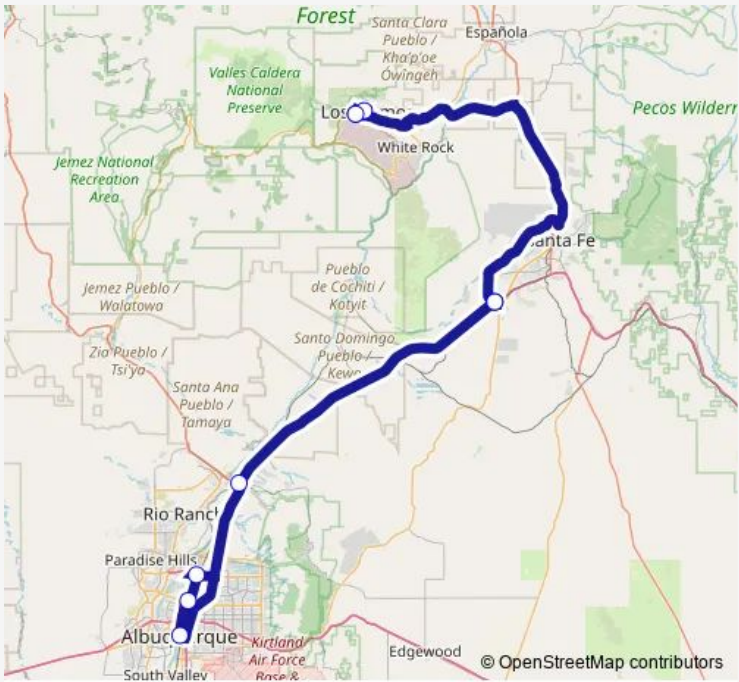

## Bus NM-599 Station - Los Alamos

[Go to website](#)

**Direction**  
 Downtown Albuquerque (Alvarado Transit Center) —  
 NM-599 Station

9 stops

[Open route schedule](#)

- Downtown Albuquerque (Alvarado Transit Center)
- Montano Station
- Los Ranchos/Journal Center Rail Runner Station
- Sandoval County/U.S. 550 Rail Runner Station
- NM-599 Station
- Tech Area 3 (TA-3)
- Mesa Public Library
- Tech Area 3 (TA-3)
- NM-599 Station

Route schedule  
 Downtown Albuquerque (Alvarado Transit Center) —  
 NM-599 Station

Monday	03:55-17:47
Tuesday	03:55-17:47
Wednesday	03:55-17:47
Thursday	03:55-17:47
Friday	03:55-17:47
Saturday	—
Sunday	—

**Route info**

Direction: Downtown Albuquerque (Alvarado Transit Center)

Stops: 9

Trip Duration: 1 hour 6 min

Bus time schedules and route maps are available in an offline PDF at [busmaps.com](https://busmaps.com). Use the [busmaps.com](https://busmaps.com) website to see live bus times, train schedule or subway schedule, and step-by-step directions for all public transit in

The schedule is provided in the local timezone. Times with "(+1)" indicate departures on the next day.

PDF file created on 2025-01-16

2024 BusMaps.com - All Rights Reserved