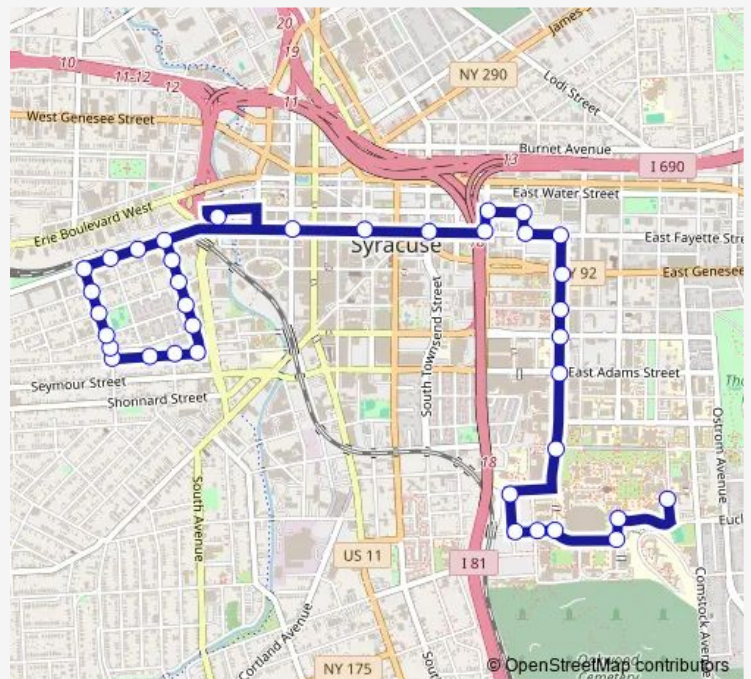

E Fayette St & Montgomery St

W Fayette St & S Clinton St

The Warehouse

Route schedule

College Place — W Fayette St & Wyoming St

Monday 07:25-19:41

Tuesday 07:23-19:41

Wednesday 07:25-19:41

Thursday 07:23-19:41

Friday 07:25-19:41

Saturday 07:30-19:30

Sunday 07:30-19:30

Route info

Direction: College Place

Stops: 37

Trip Duration: 0 hour 27 min

SU443 — Connective Corridor

Wyoming St & Marcellus St

La Casita Cultural Center

Wyoming St & Tully St

Wyoming St & Fabius St

Wyoming St & Gifford St

Gifford St & Niagara St

Gifford St & Saint Lucy's Church

Monday 07:50-19:48

Tuesday 07:50-19:31

Wednesday 07:50-19:31

Thursday 07:50-19:31

Friday 07:50-19:31

Saturday 07:48-19:48

Sunday 07:48-19:48

Route info