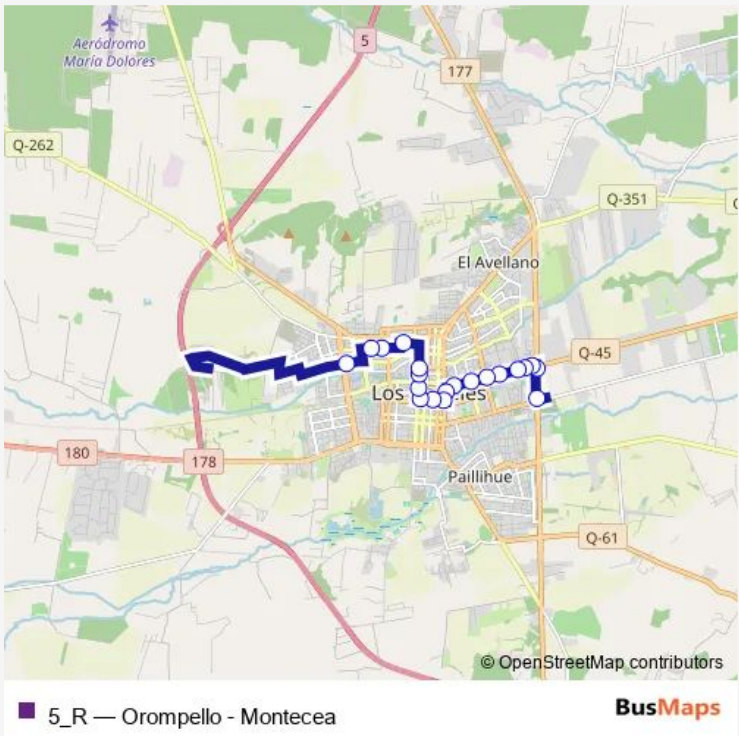

[Go to website](#)

**Direction**  
 Las Industrias / Cementerio General — Galvarino / Isla Nueva  
 20 stops  
[Open route schedule](#)

- Las Industrias / Cementerio General
- Las Industrias / Alemania
- Alemania / Calle 73
- Alemania / Calle 74
- Alemania / Colo Colo
- Alemania / Genaro Reyes
- Alemania / Guillermo Marconi
- Alemania / Balmaceda
- Alemania / Jose Manso de Velasco
- Jose Manso de Velasco / Caupolican
- Ricardo Vicuna / Villagran
- Ricardo Vicuna / Colon
- Ricardo Vicuna / Mendoza
- Mendoza / Lautaro
- Mendoza / Rengo
- Mendoza / Tucapel
- Janequeo / Reidor Jose Montoya
- Bombero Fco. Rioseco / Ruiz Aldea
- Bombero Fco. Rioseco / Las Fucias
- Galvarino / Isla Nueva

**Route schedule**  
 Las Industrias / Cementerio General — Galvarino / Isla Nueva

Monday	07:16-20:16
Tuesday	07:16-20:16
Wednesday	07:16-20:16
Thursday	07:16-20:16
Friday	07:16-20:16
Saturday	07:16-20:16
Sunday	07:16-20:16

**Route info**  
 Direction: Las Industrias / Cementerio General  
 Stops: 20  
 Trip Duration: 0 hour 19 min

5\_R Bus time schedules and route maps are available in an offline PDF at [busmaps.com](https://busmaps.com). Use the [busmaps.com](https://busmaps.com) website to see live bus times, train schedule or subway schedule, and step-by-step directions for all public transit in Los Angeles

The schedule is provided in the local timezone. Times with "(+1)" indicate departures on the next day.

PDF file created on 2025-02-26

2024 BusMaps.com - All Rights Reserved