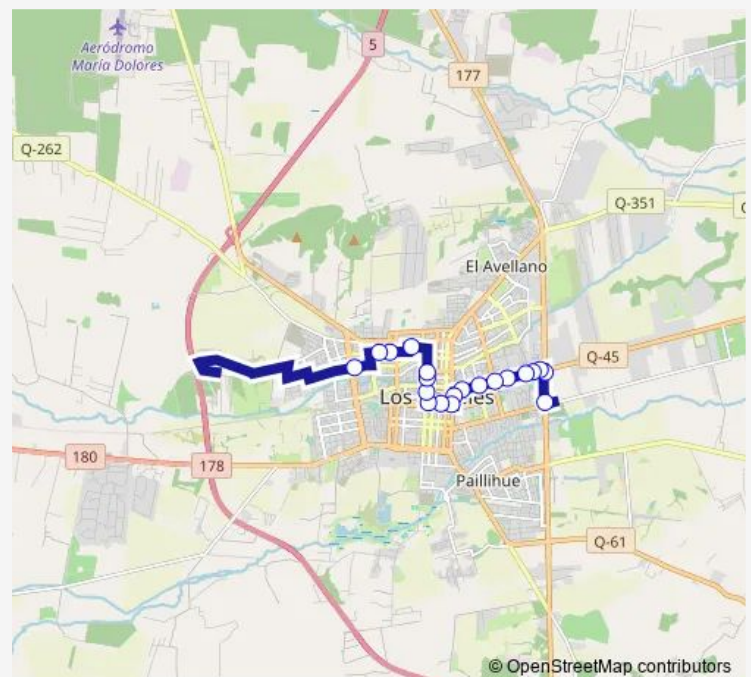

Direction

Las Industrias / Cementerio General — Galvarino / Isla Nueva

20 stops

[Open route schedule](#)

Las Industrias / Cementerio General

Las Industrias / Alemania

Alemania / Calle 73

Alemania / Calle 74

Route schedule

Las Industrias / Cementerio General — Galvarino / Isla Nueva

Monday 07:16-20:16

Tuesday 07:16-20:16

Wednesday 07:16-20:16

Thursday 07:16-20:16

Friday 07:16-20:16

Saturday 07:16-20:16

Sunday 07:16-20:16

Route info

Direction: Las Industrias / Cementerio General

Stops: 20

Trip Duration: 0 hour 19 min

5_R Bus time schedules and route maps are available in an offline PDF at busmaps.com. Use the busmaps.com website to see live bus times, train schedule or subway schedule, and step-by-step directions for all public transit in Los Angeles